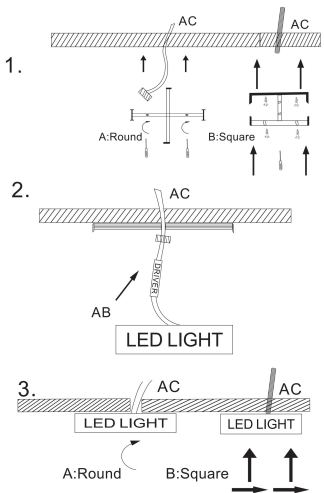

Instruction