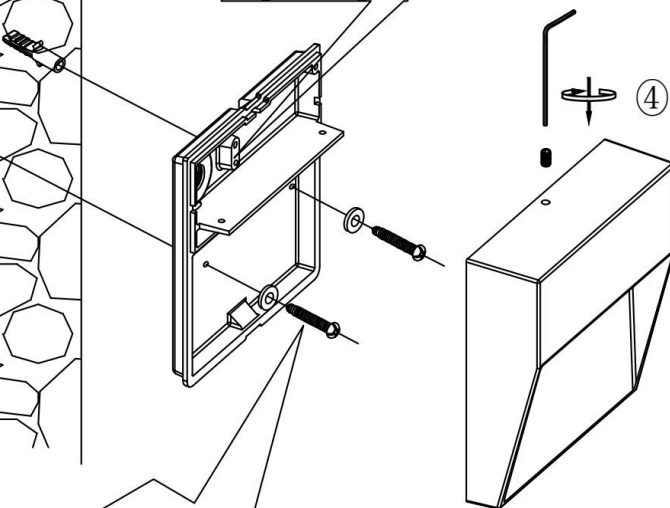

③

①

④

②

32

110

32

110

MAX 3W
100 Lumen

Model: O047SL-L3B3K
Collection: Outdoor
Series: Mane
Step Light