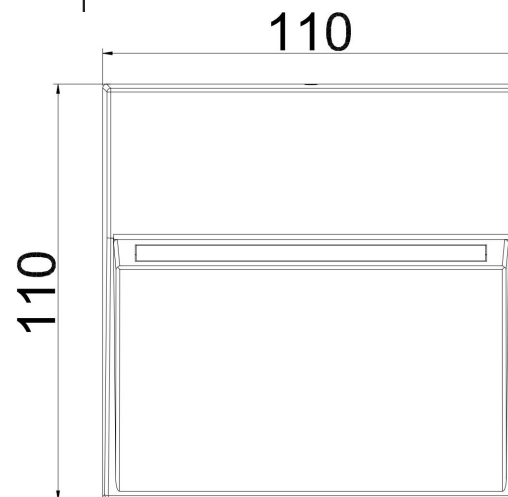

③

①

④

②

32

110

32

110

MAX 3W
100 Lumen

Model: O047SL-L3B3K
Collection: Outdoor
Series: Mane
Step Light