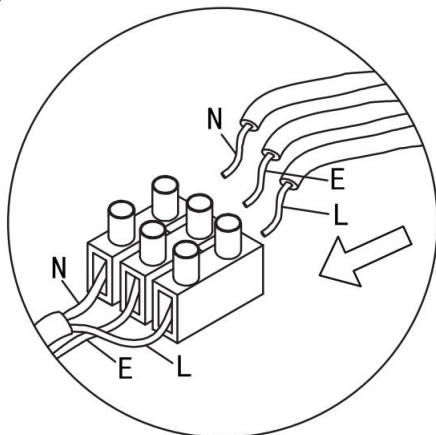

①

②

③

1xE27 40W

Model: T163-01-R

Collection: Pendant

Series: Irving

Wall Lamps