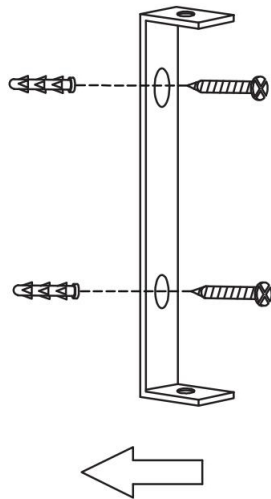

①

②

③

1xE27 40W

Model: T163-01-R

Collection: Pendant

Series: Irving

Wall Lamps