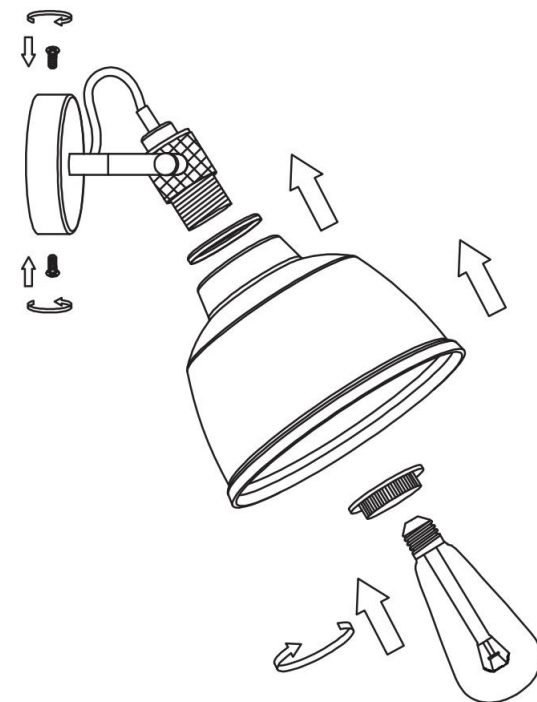

①

②

③

1xE27 40W

Model: T163-01-R

Collection: Pendant

Series: Irving

Wall Lamps