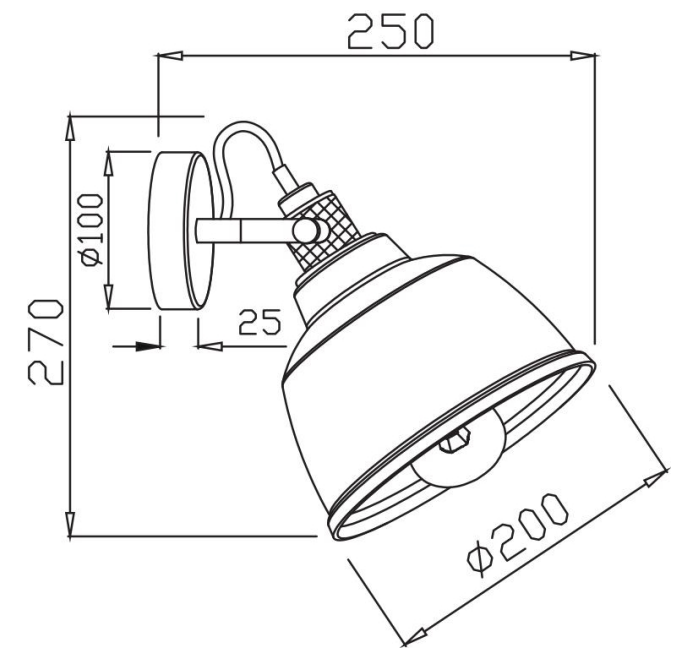

①

②

③

1xE27 40W

Model: T163-01-R

Collection: Pendant

Series: Irving

Wall Lamps