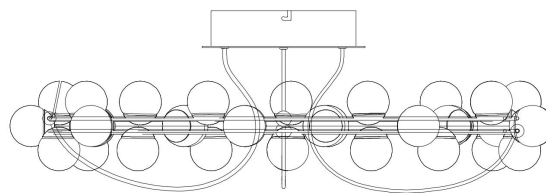

NO.1

NO.2

NO.3

MAX 55W  
4 100 Lumen

Model: MOD081CL-L36G3K

Collection: Modern

Series: Tessara

Ceiling Lamps