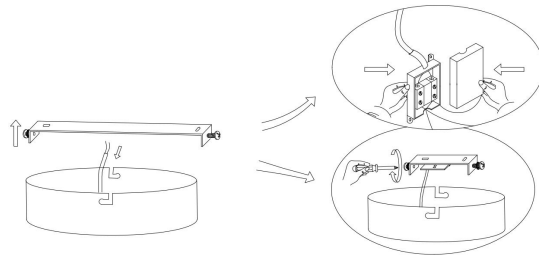

NO.1

NO.2

NO.3

MAX 55W  
4 100 Lumen

Model: MOD081CL-L36G3K

Collection: Modern

Series: Tessara

Ceiling Lamps