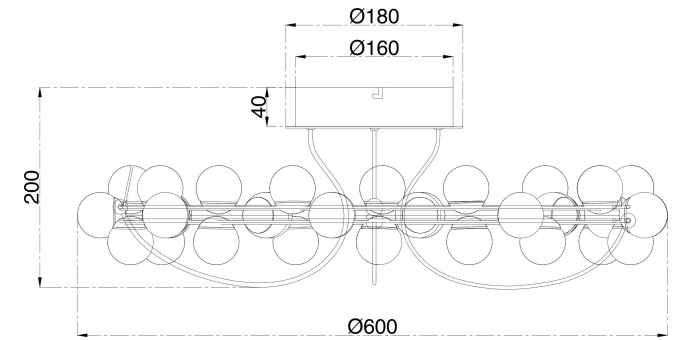

NO.1

NO.2

NO.3

MAX 55W  
4 100 Lumen

Model: MOD081CL-L36G3K

Collection: Modern

Series: Tessara

Ceiling Lamps