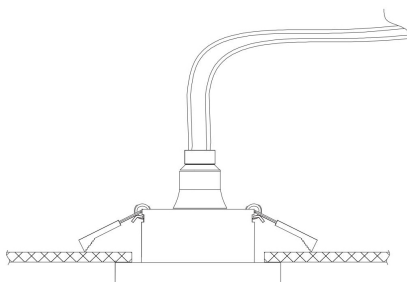

Cut out (mm):  $\varnothing 65$

1

2

3

4

1xGU10 10W

Model: DL083-01-GU10-RD-W

Collection: Downlight