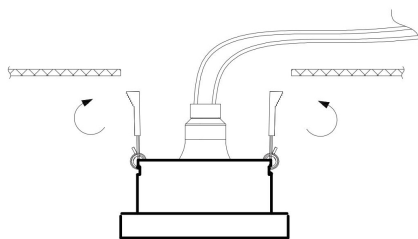

Cut out (mm):  $\varnothing 65$

1

2

3

4

1xGU10 10W

Model: DL083-01-GU10-RD-W

Collection: Downlight