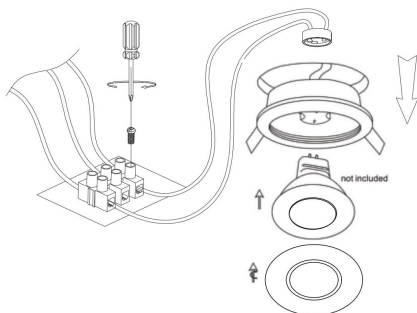

Cut out (mm):  $\varnothing 65$

1

2

3

4

1xGU10 10W

Model: DL083-01-GU10-RD-W

Collection: Downlight