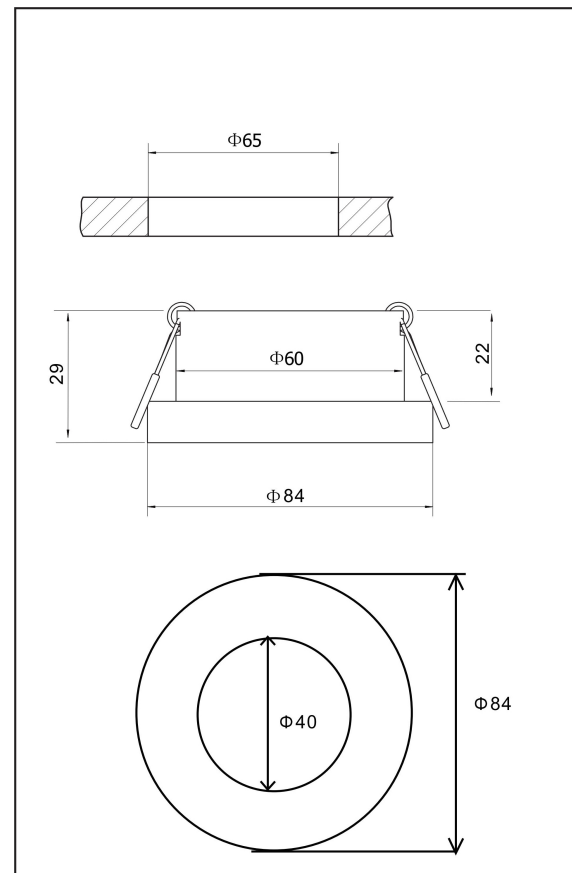

Cut out (mm):  $\varnothing 65$

1

2

3

4

1xGU10 10W

Model: DL083-01-GU10-RD-W

Collection: Downlight