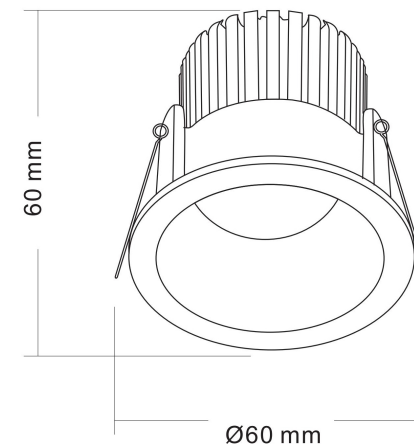

1

2

3

MAX 6W
370 Lumen

Model: DL034-01-06W3K-D-B

Collection: Downlight

Zoom
Resessed

This product contains a light source of
energy efficiency class A