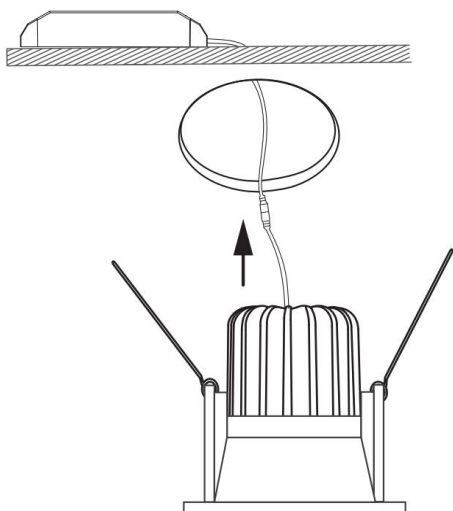

1

2

3

MAX 6W
370 Lumen

Model: DL034-01-06W3K-D-B

Collection: Downlight

Zoom
Resessed

This product contains a light source of
energy efficiency class A