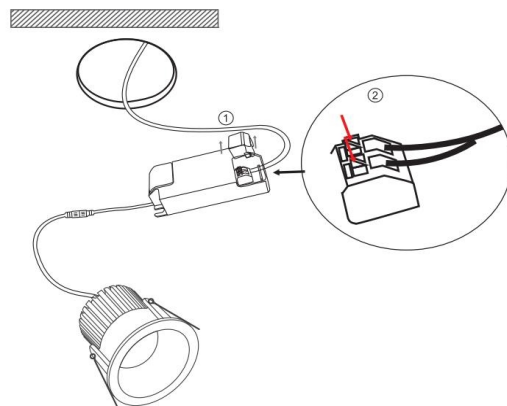

1

2

3

MAX 6W
370 Lumen

Model: DL034-01-06W3K-D-B

Collection: Downlight

Zoom
Resessed

This product contains a light source of
energy efficiency class A