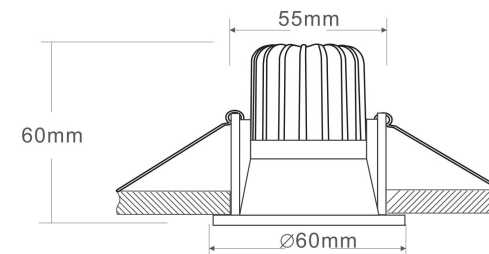

1

2

3

MAX 6W
370 Lumen

Model: DL034-01-06W3K-D-B

Collection: Downlight

Zoom
Resessed

This product contains a light source of
energy efficiency class A