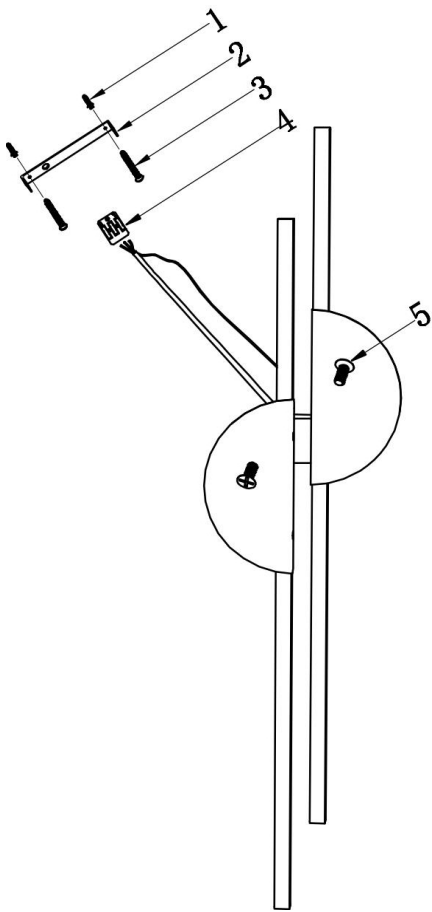

Instruction

MOD179WL-L22BS4K1

MAX 23W
700 Lumen

Model: MOD179WL-L22BS4K1

Collection: Modern

Series: Skyline

Wall Lamps