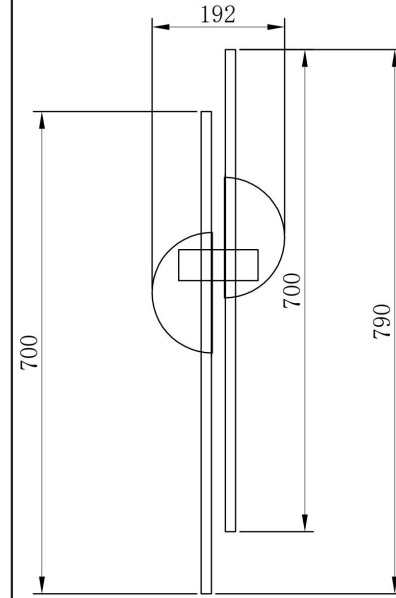

Instruction

MOD179WL-L22BS4K1

MAX 23W
700 Lumen

Model: MOD179WL-L22BS4K1

Collection: Modern

Series: Skyline

Wall Lamps