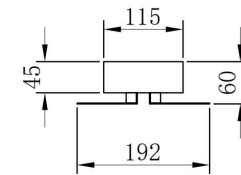

Instruction

MOD179WL-L22BS4K1

MAX 23W
700 Lumen

Model: MOD179WL-L22BS4K1

Collection: Modern

Series: Skyline

Wall Lamps