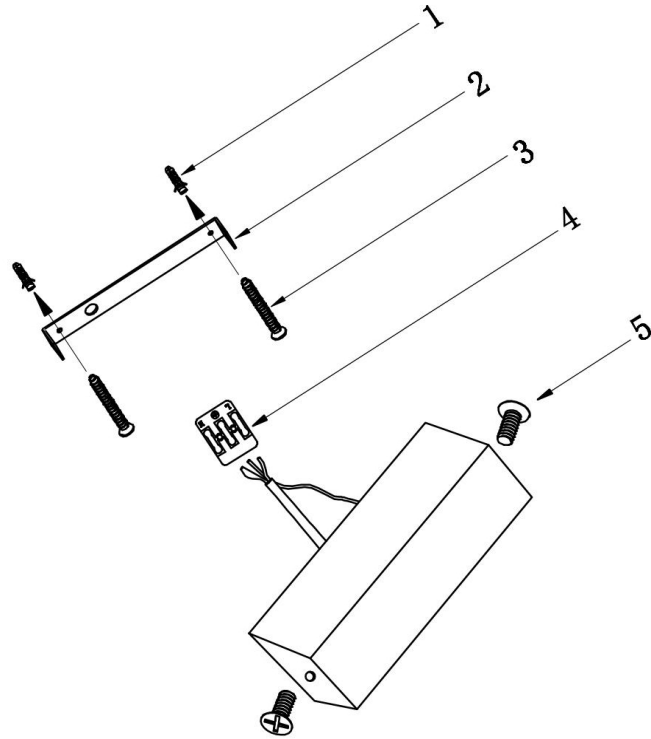

Instruction

MOD179WL-L22BS4K1

MAX 23W
700 Lumen

Model: MOD179WL-L22BS4K1

Collection: Modern

Series: Skyline

Wall Lamps