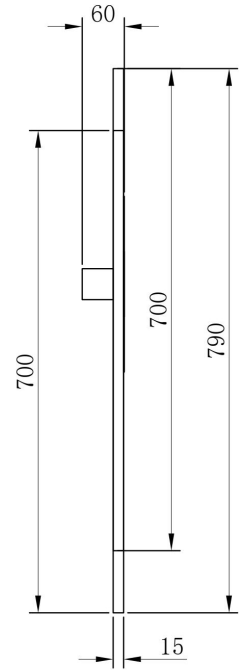

Instruction

MOD179WL-L22BS4K1

MAX 23W
700 Lumen

Model: MOD179WL-L22BS4K1

Collection: Modern

Series: Skyline

Wall Lamps