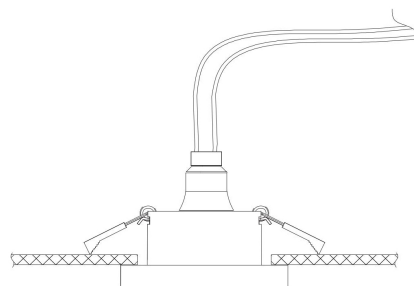

Cut out (mm):  $\varnothing 65$

1

2

3

4

1xGU10 10W

Model: DL083-01-GU10-SQ-B

Collection: Downlight