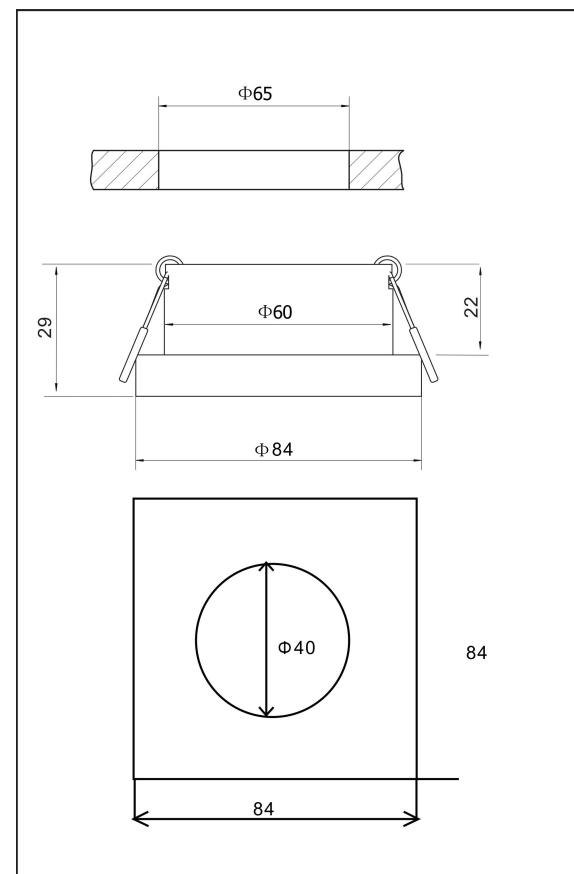

Cut out (mm):  $\varnothing 65$

1

2

3

4

1xGU10 10W

Model: DL083-01-GU10-SQ-B

Collection: Downlight