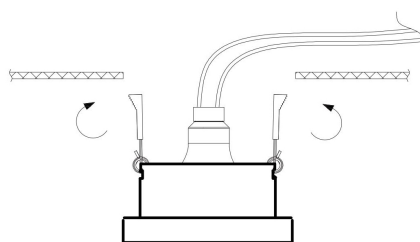

Cut out (mm):  $\varnothing 65$

1

2

3

4

1xGU10 10W

Model: DL083-01-GU10-SQ-B

Collection: Downlight