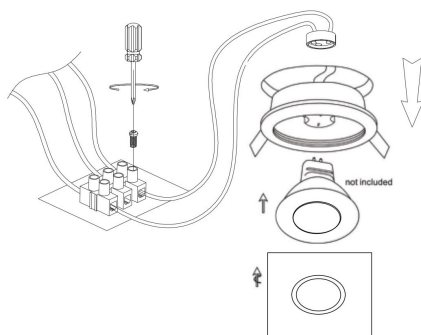

Cut out (mm):  $\varnothing 65$

1

2

3

4

1xGU10 10W

Model: DL083-01-GU10-SQ-B

Collection: Downlight