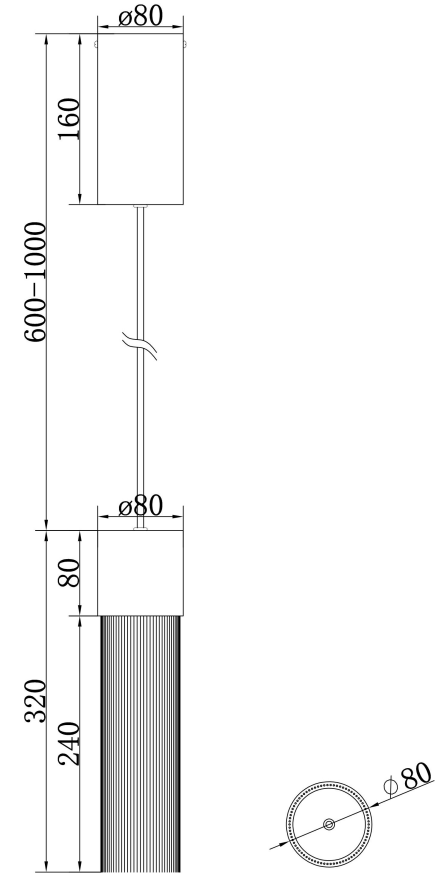

Instruction

MOD190PL-L5G3K

MAX 5W
100 Lumen

Model: MOD190PL-L5G3K

Collection: Modern

Series: Imaginary
Pendant Lamps

This product contains a light source of the energy efficiency class A