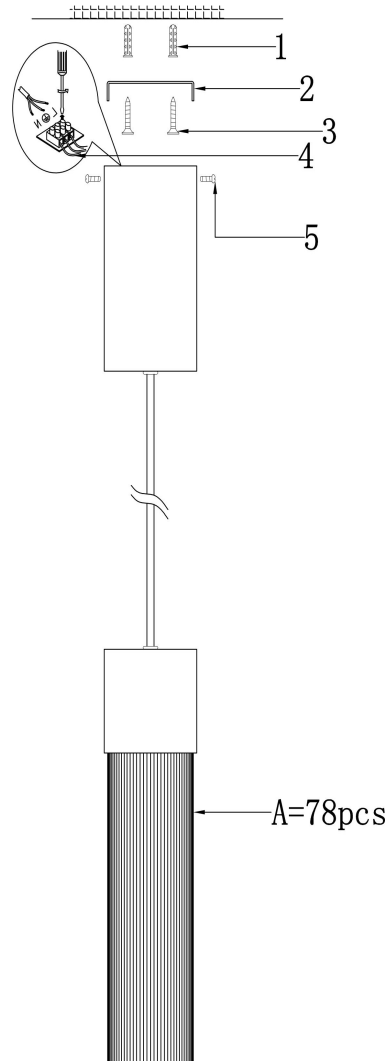

Instruction

MOD190PL-L5G3K

MAX 5W
100 Lumen

Model: MOD190PL-L5G3K

Collection: Modern

Series: Imaginary
Pendant Lamps

This product contains a light source of the energy efficiency class A