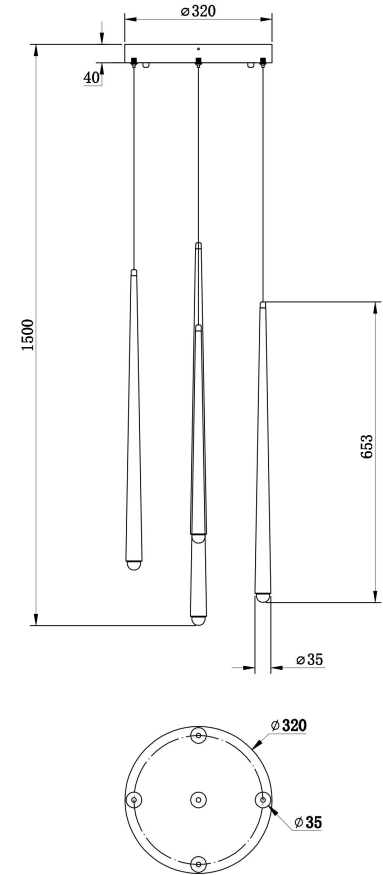

Instruction

MOD132PL-L30BSK

MAX 31W
2 250 Lumen

Model: MOD132PL-L30BSK
Collection: Modern
Series: Cascade
Pendant Lamps