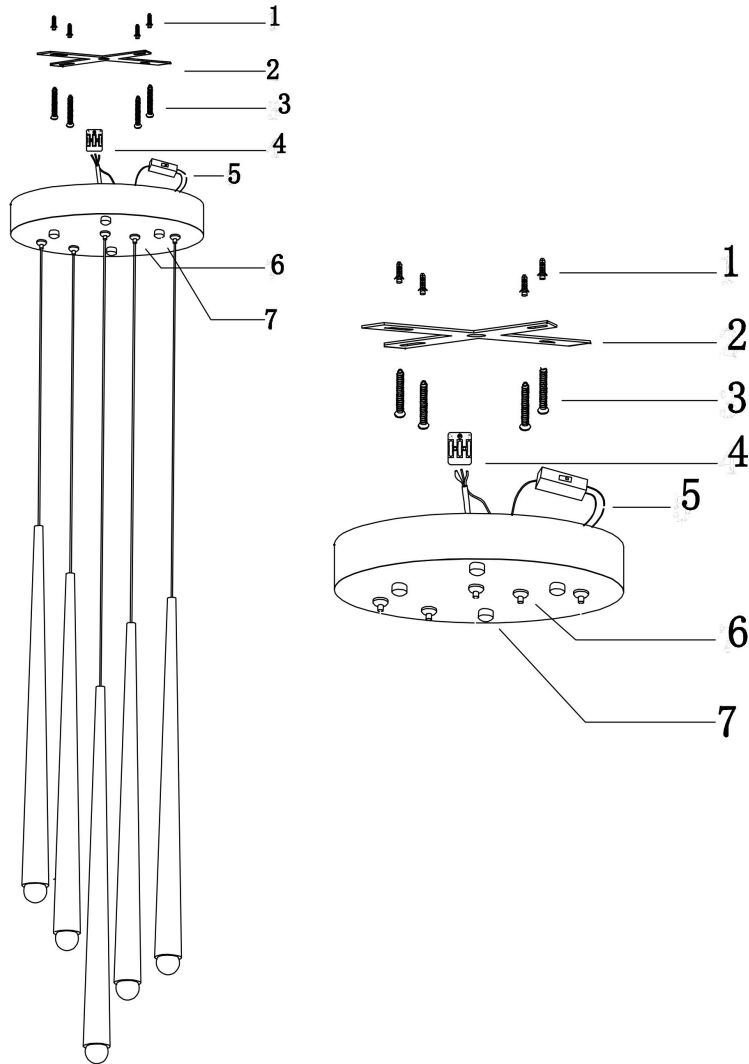

Instruction

MOD132PL-L30BSK

MAX 31W
2 250 Lumen

Model: MOD132PL-L30BSK
Collection: Modern
Series: Cascade
Pendant Lamps