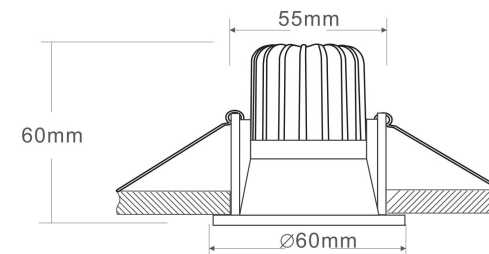

1

2

3

MAX 6W
440 Lumen

Model: DL034-01-06W4K-D-W

Collection: Downlight

Zoom
Resessed

This product contains a light source of energy efficiency class A