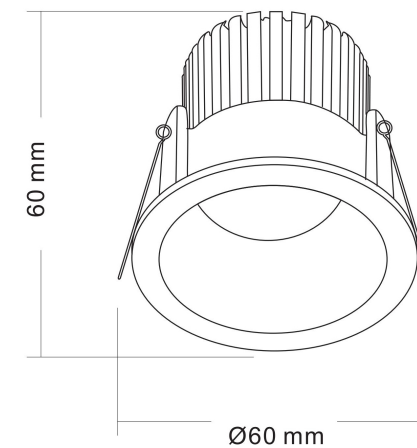

1

2

3

MAX 6W
440 Lumen

Model: DL034-01-06W4K-D-W

Collection: Downlight

Zoom
Resessed

This product contains a light source of energy efficiency class A