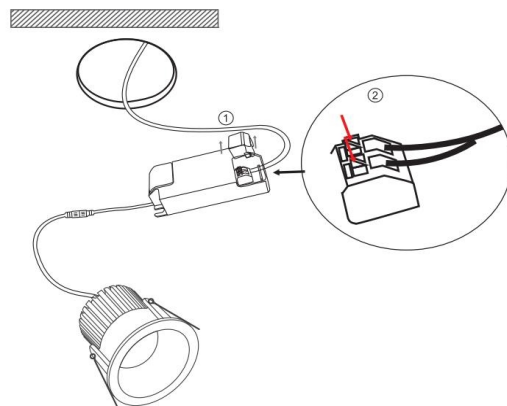

1

2

3

MAX 6W
440 Lumen

Model: DL034-01-06W4K-D-W

Collection: Downlight

Zoom
Resessed

This product contains a light source of energy efficiency class A