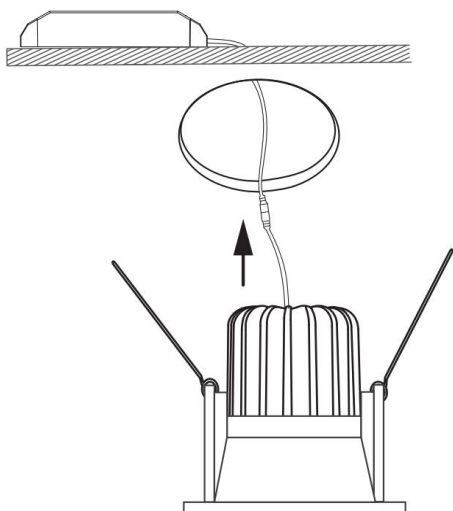

1

2

3

MAX 6W
440 Lumen

Model: DL034-01-06W4K-D-W

Collection: Downlight

Zoom
Resessed

This product contains a light source of energy efficiency class A