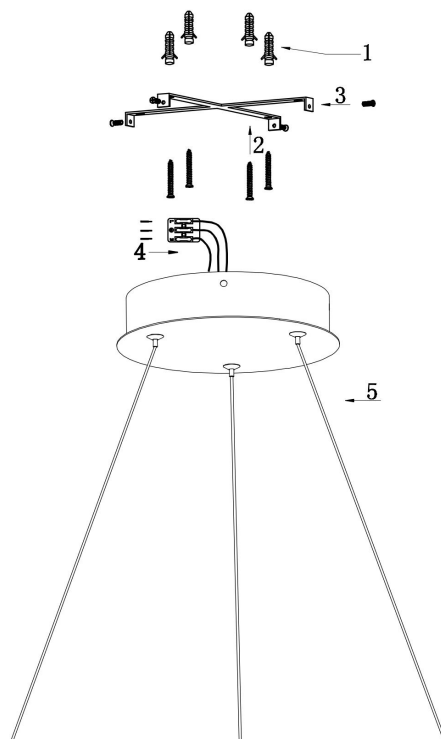

由 Autodesk 教育版产品制作

由 Autodesk 教育版产品制作