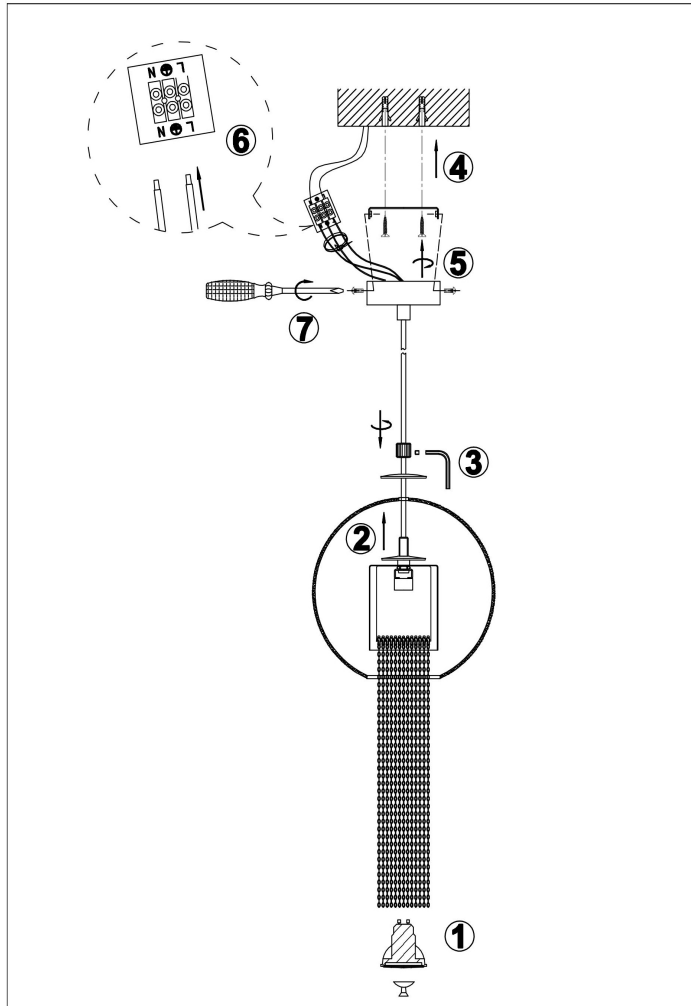

### Instruction

1xGU10 12W

Model: P095PL-01BZ

Collection: Pendant

Series: Flusso

Pendant Lamps

This product contains a light source of energy efficiency class