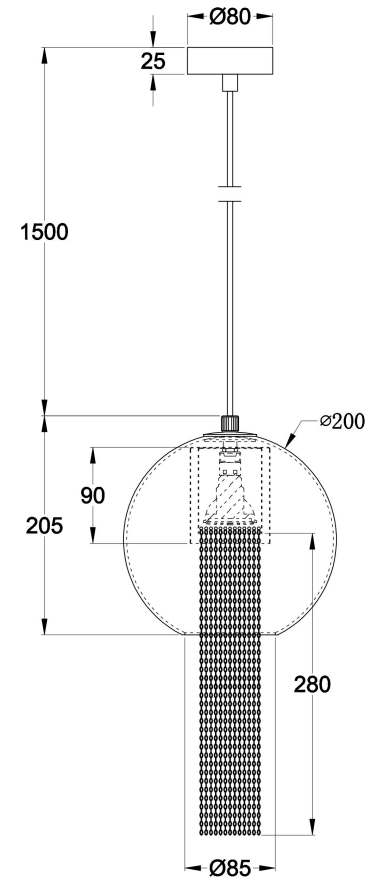

### Instruction

1xGU10 12W

Model: P095PL-01BZ

Collection: Pendant

Series: Flusso

Pendant Lamps

This product contains a light source of energy efficiency class