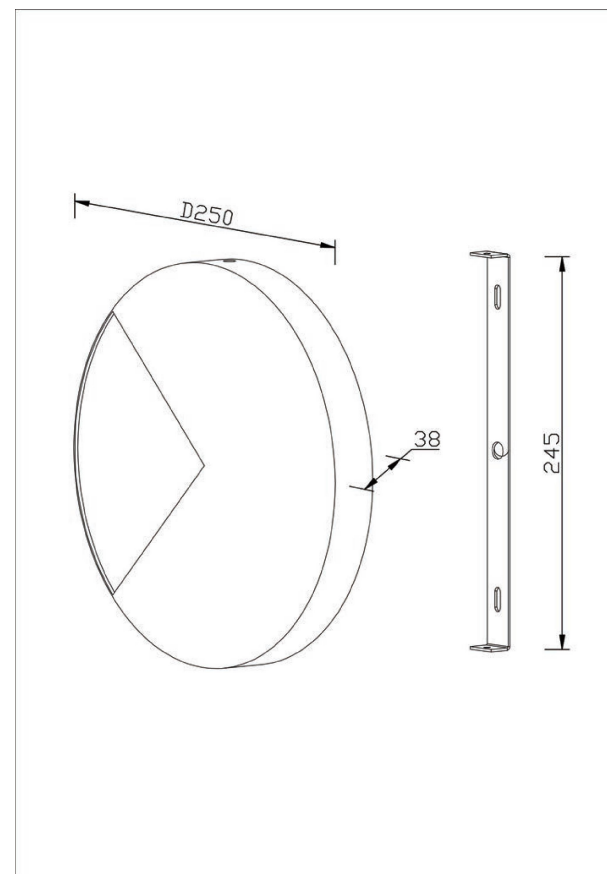

Instruction

MOD320WL-L8BS3K

MAX 8W
400 Lumen

Model: MOD320WL-L8BS3K

Collection: Modern

Series: Jupiter

Wall Lamps

This product contains a light source of the energy efficiency class G