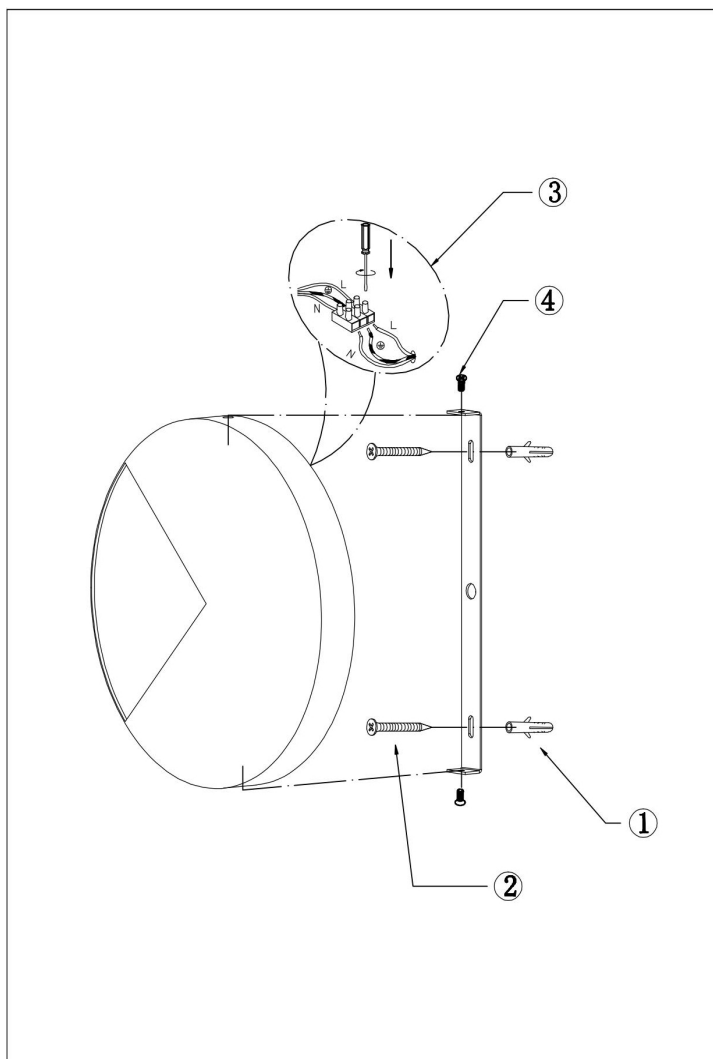

Instruction

MOD320WL-L8BS3K

MAX 8W
400 Lumen

Model: MOD320WL-L8BS3K

Collection: Modern

Series: Jupiter

Wall Lamps

This product contains a light source of the energy efficiency class G