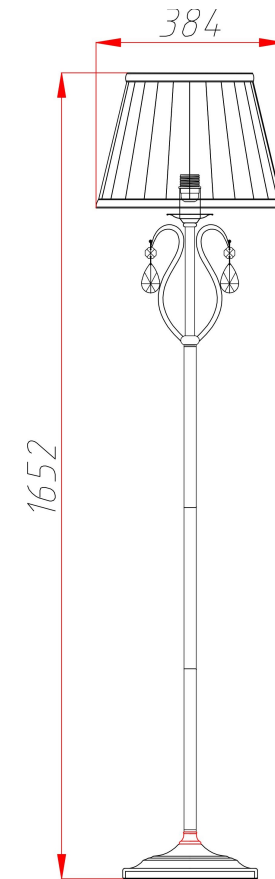

Instruction

ARM172-11-G

1xE14 40W

Model: ARM172-11-G
Collection: Elegant
Series: Brionia
Stehleuchte