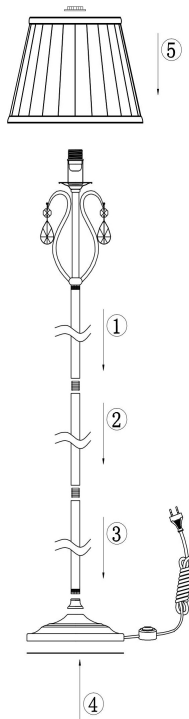

Instruction

ARM172-11-G

1xE14 40W

Model: ARM172-11-G
Collection: Elegant
Series: Brionia
Stehleuchte