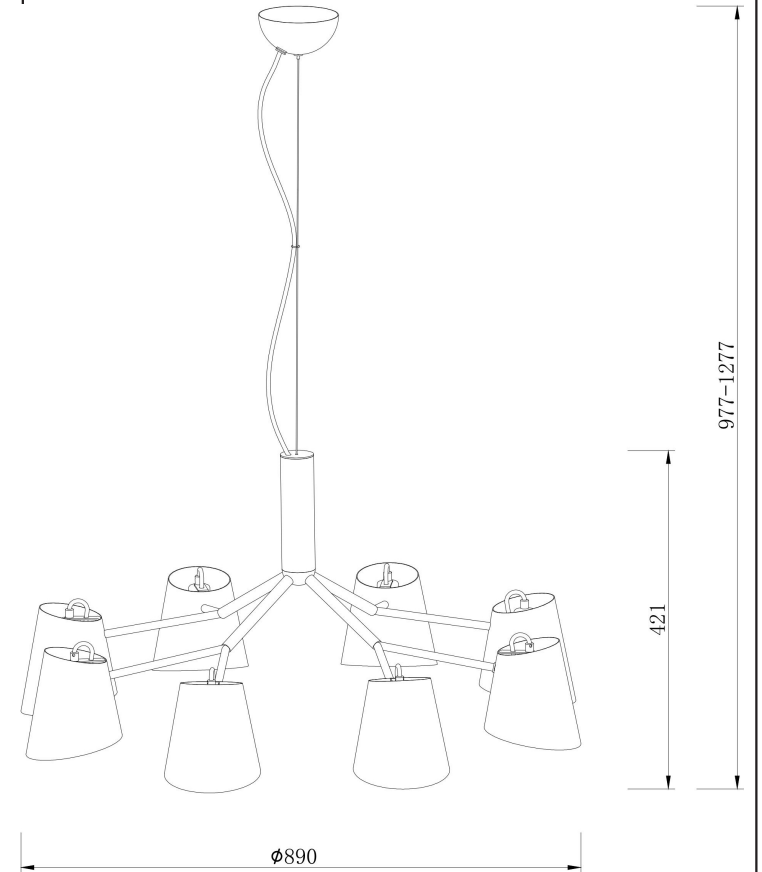

FREYA
TRADITION OF QUALITY

Instruction

FR5127PL-08B

8xE14 40W

Model: FR5127PL-08B
Collection: Modern

Pendant Lamps