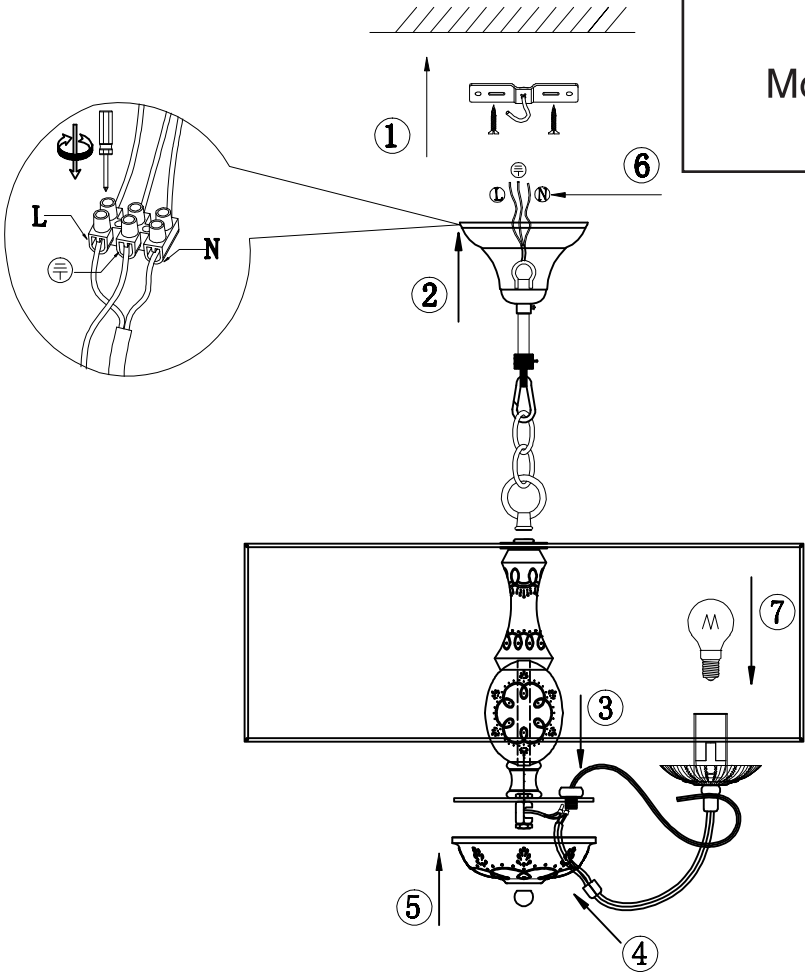

# Instruction

Collection: House  
 Series: Cable  
 Model: H357-PL-03-BG  
 Suspended

  
 3 x E14 (40w)

**MAYTONI**  
 DECORATIVE LIGHTING

[www.maytoni.de](http://www.maytoni.de)