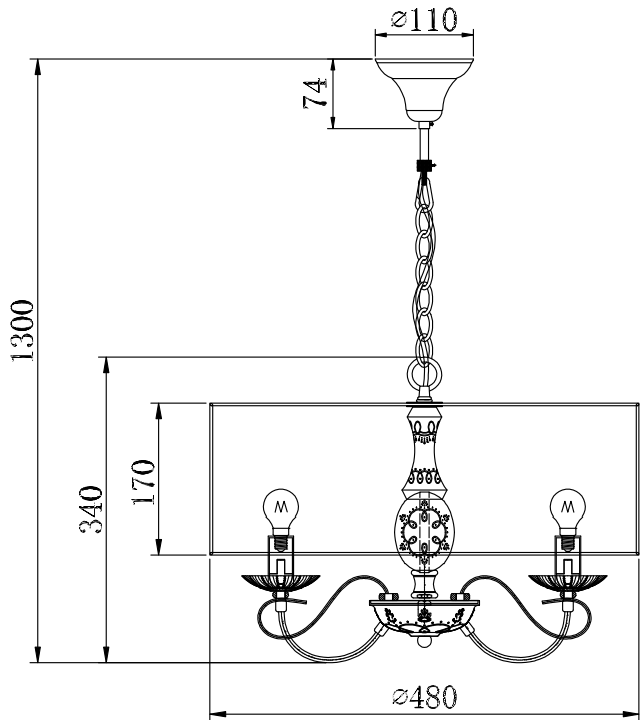

# Instruction

Collection: House  
 Series: Cable  
 Model: H357-PL-03-BG  
 Suspended

  
 3 x E14 (40w)

**MAYTONI**  
 DECORATIVE LIGHTING

[www.maytoni.de](http://www.maytoni.de)