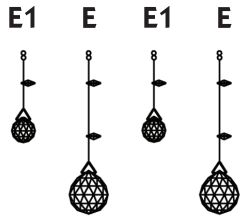

Instruction

Collection: Modern
 Series: Swirl
 Model: MOD217-50-N
 Suspended

 12 x G9 (40w)

MAYTONI
 DECORATIVE LIGHTING

www.maytoni.de