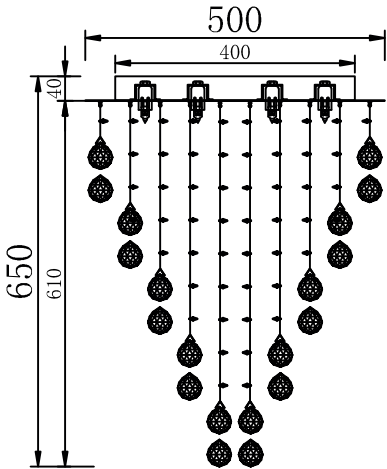

Instruction

Collection: Modern
 Series: Swirl
 Model: MOD217-50-N
 Suspended

 12 x G9 (40w)

MAYTONI
 DECORATIVE LIGHTING

www.maytoni.de