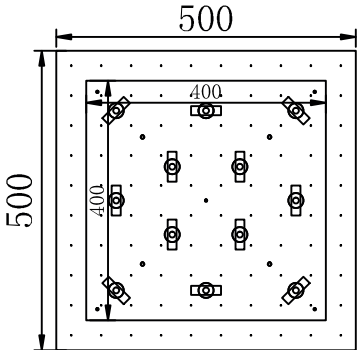

Instruction

Collection: Modern
 Series: Swirl
 Model: MOD217-50-N
 Suspended

 12 x G9 (40w)

MAYTONI
 DECORATIVE LIGHTING

www.maytoni.de