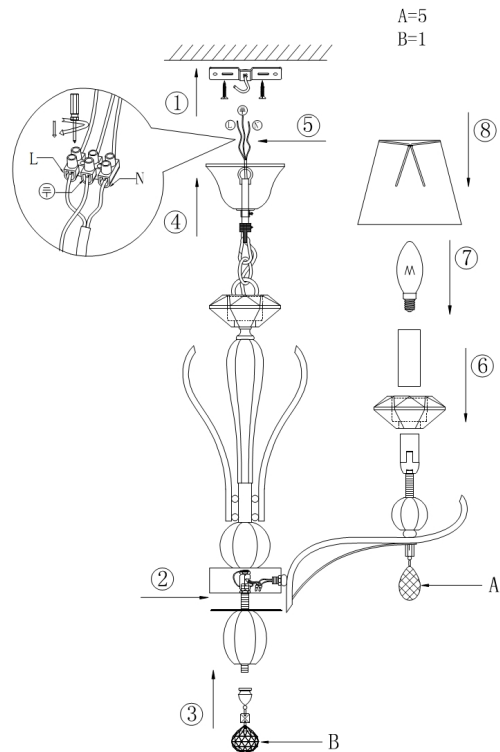

Instruction

Collection: MODERN
Series: SMUSSO
Model: MOD560-05-N
Ceiling

- Ceiling

5 x E14 (40W)

MAYTONI
DECORATIVE LIGHTING

www.maytoni.de