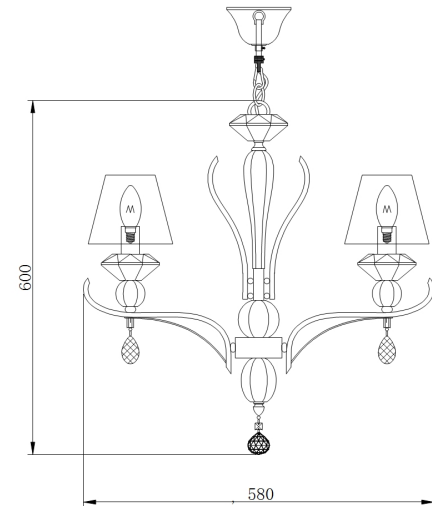

Instruction

Collection: MODERN
Series: SMUSSO
Model: MOD560-05-N
Ceiling

- Ceiling

5 x E14 (40W)

MAYTONI
DECORATIVE LIGHTING

www.maytoni.de