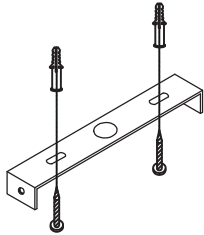

Instruction

Collection: Loft
Series: Irving
Model: T163-11-W
Ceiling

①

④

②

③

1 x E27 (40w)

MAYTONI
DECORATIVE LIGHTING