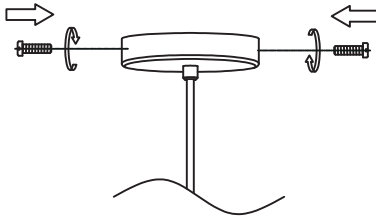

Instruction

Collection: Loft
Series: Irving
Model: T163-11-W
Ceiling

①

④

②

③

1 x E27 (40w)

MAYTONI
DECORATIVE LIGHTING