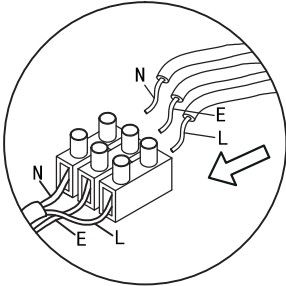

Instruction

Collection: Loft
Series: Irving
Model: T163-11-W
Ceiling

①

④

②

③

1 x E27 (40w)

MAYTONI
DECORATIVE LIGHTING