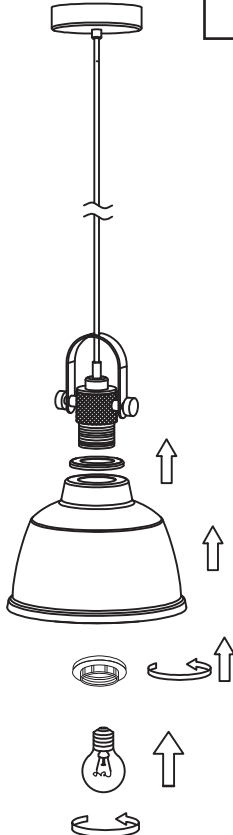

Instruction

Collection: Loft
Series: Irving
Model: T163-11-W
Ceiling

①

④

②

③

1 x E27 (40w)

MAYTONI
DECORATIVE LIGHTING