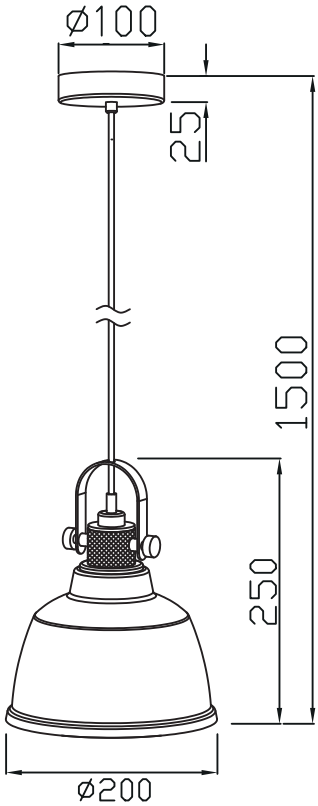

Instruction

Collection: Loft
Series: Irving
Model: T163-11-W
Ceiling

①

④

②

③

1 x E27 (40w)

MAYTONI
DECORATIVE LIGHTING