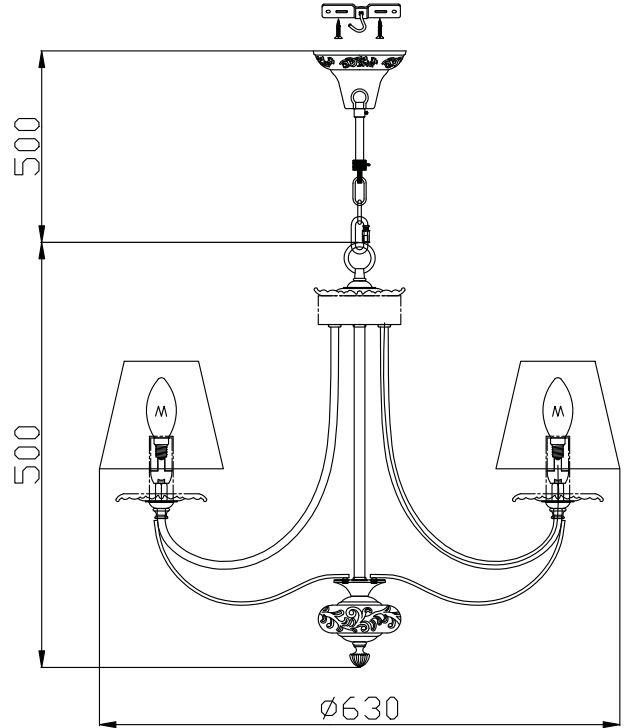

Instruction

Collection: Elegant
Series: Olivia
Model: ARM326-05-W
Suspended

5 x E14 (40w)

MAYTONI
DECORATIVE LIGHTING

www.maytoni.de