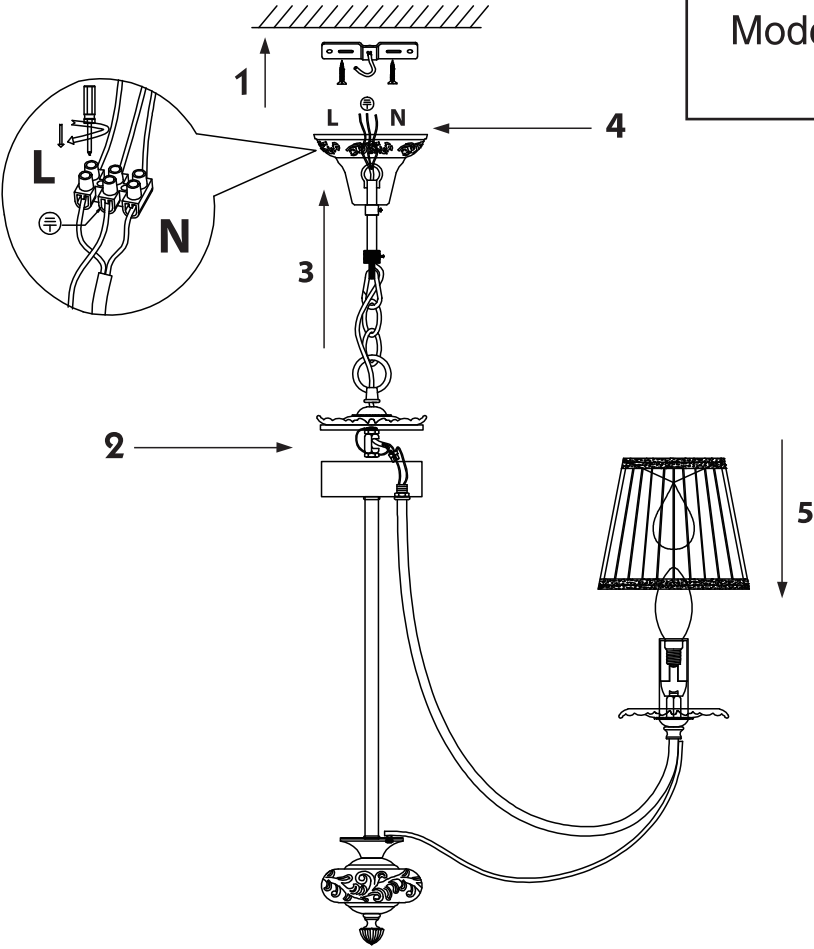

Instruction

Collection: Elegant
Series: Olivia
Model: ARM326-05-W
Suspended

5 x E14 (40w)

MAYTONI
DECORATIVE LIGHTING

www.maytoni.de