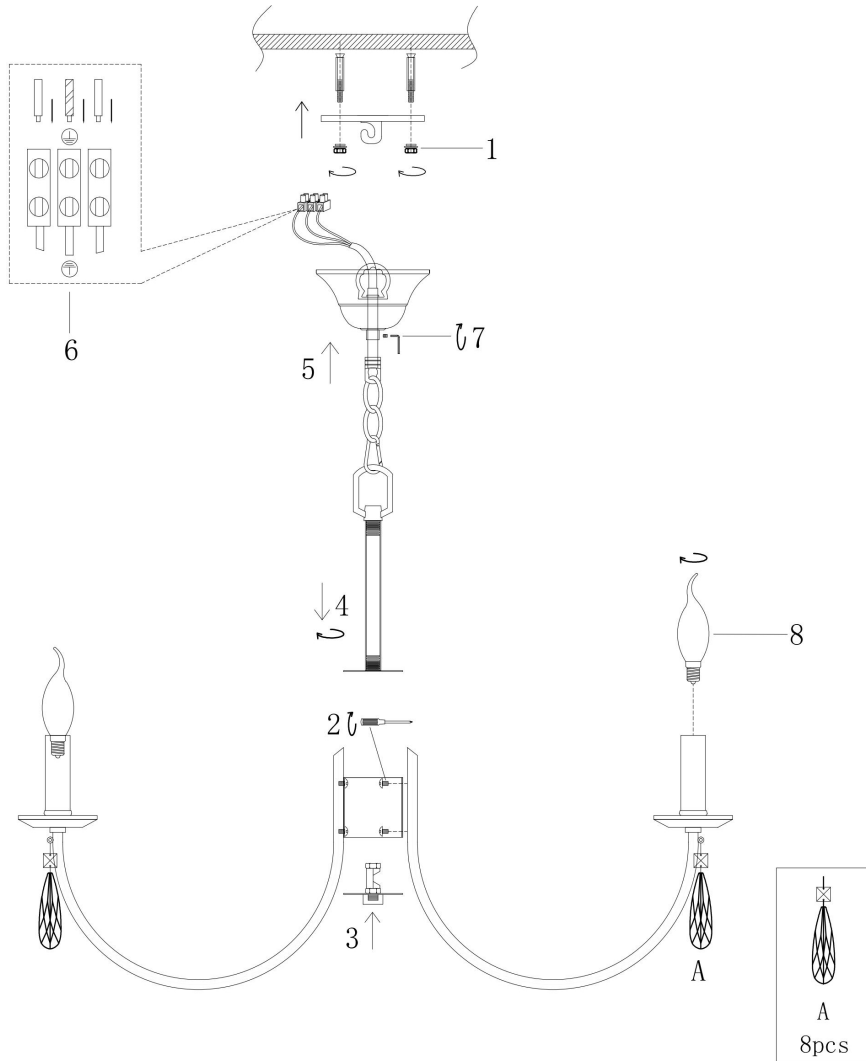

FREYA
TRADITION OF QUALITY

Instruction

FR1006PL-08N

8xE14 40W

Model: FR1006PL-08N
Collection: Crystal

Pendant Lamps