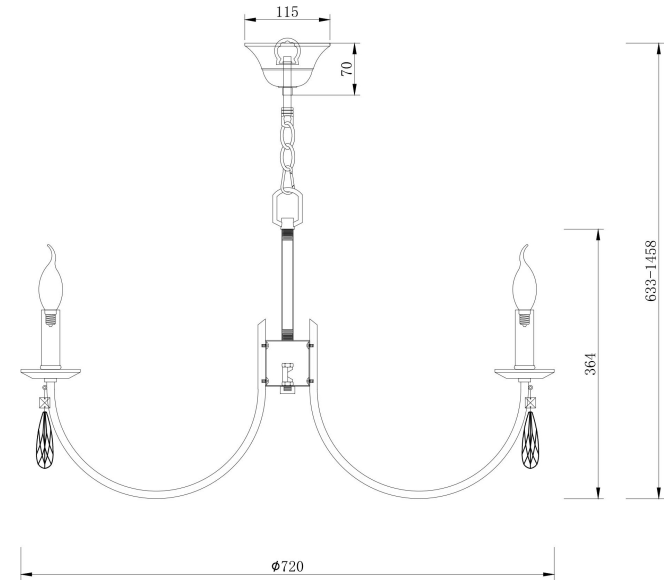

FREYA
TRADITION OF QUALITY

Instruction

FR1006PL-08N

8xE14 40W

Model: FR1006PL-08N
Collection: Crystal

Pendant Lamps