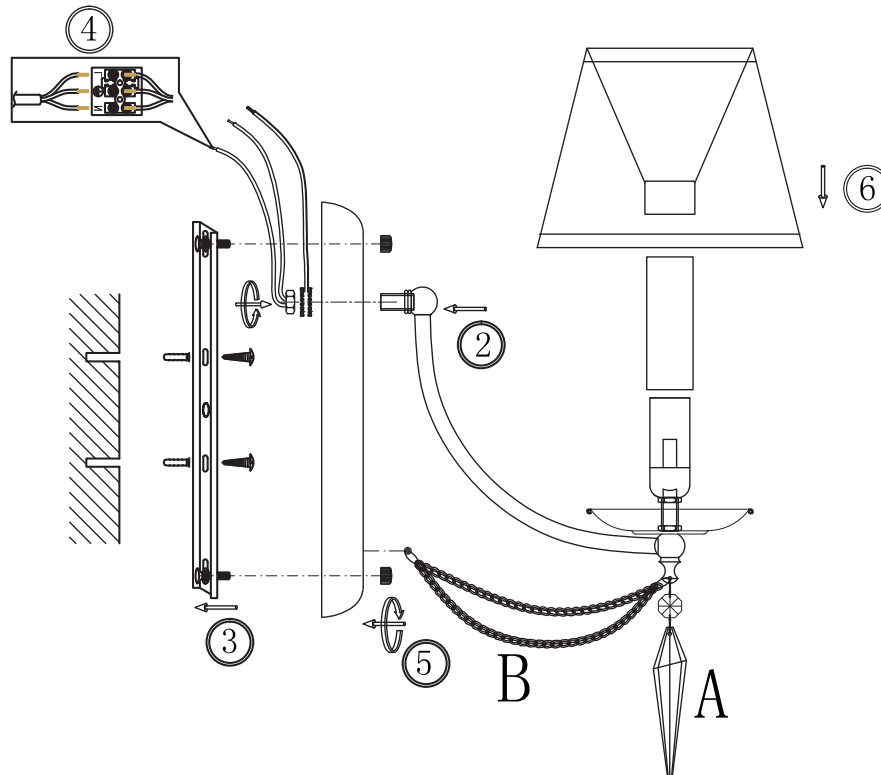

FREYA
TRADITION OF QUALITY

INSTRUCTION

MODEL: FR2908-WL-01-BZ
SCONCE

1 X E14 (40W)

FREYA-LIGHT.COM