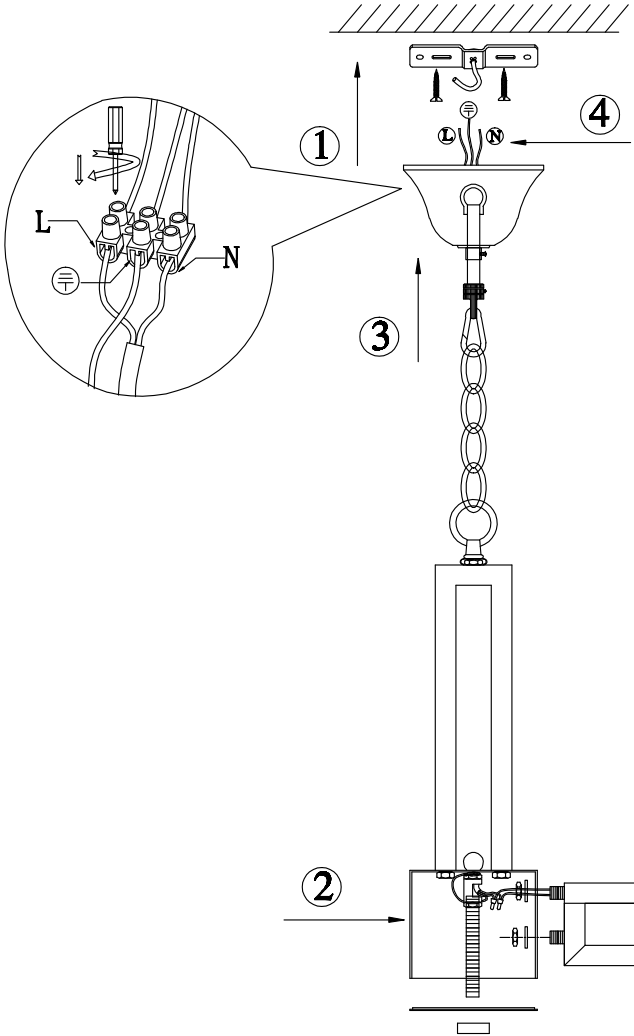

Instruction

Collection: Modern
Series: Megapolis
Model: MOD906-08-N
Suspended

8 x E14 (40w)

MAYTONI
DECORATIVE LIGHTING

www.maytoni.de