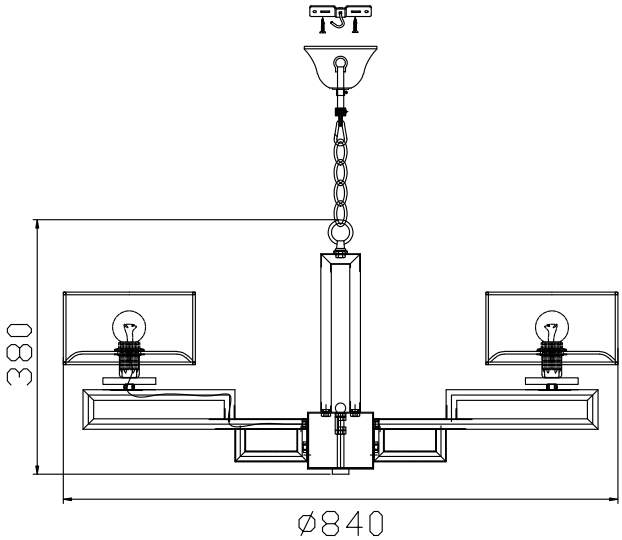

Instruction

Collection: Modern
Series: Megapolis
Model: MOD906-08-N
Suspended

8 x E14 (40w)

MAYTONI
DECORATIVE LIGHTING

www.maytoni.de