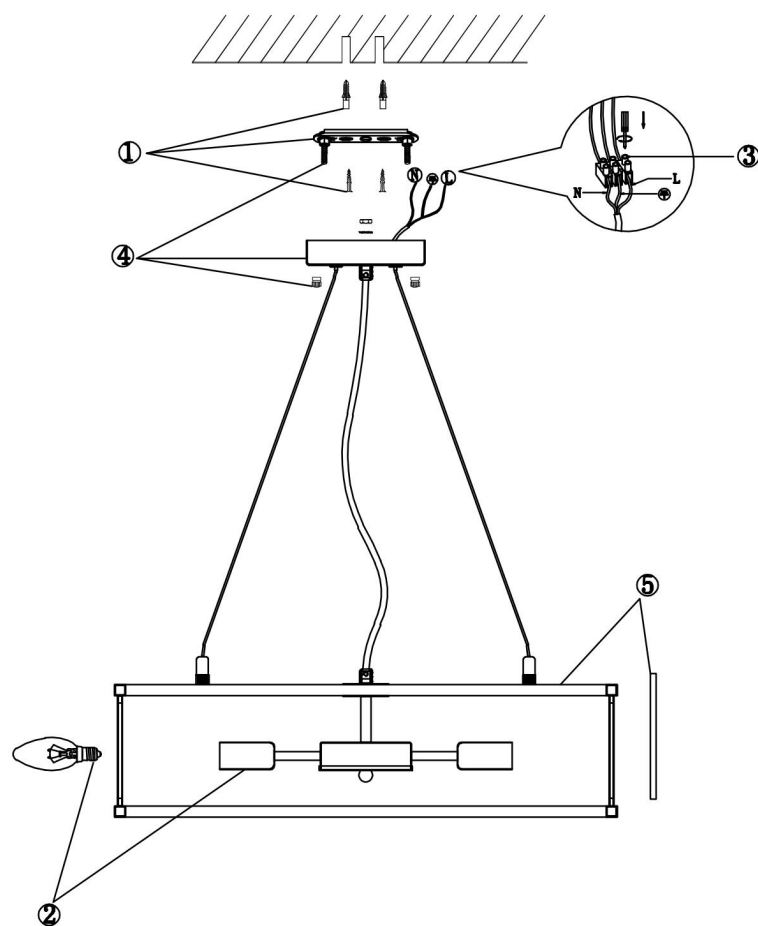

FREYA
TRADITION OF QUALITY

Instruction

FR5053PL-08N

1200

8xE14 60W

Model: FR5053PL-08N

Collection: Modern

Pendant Lamps