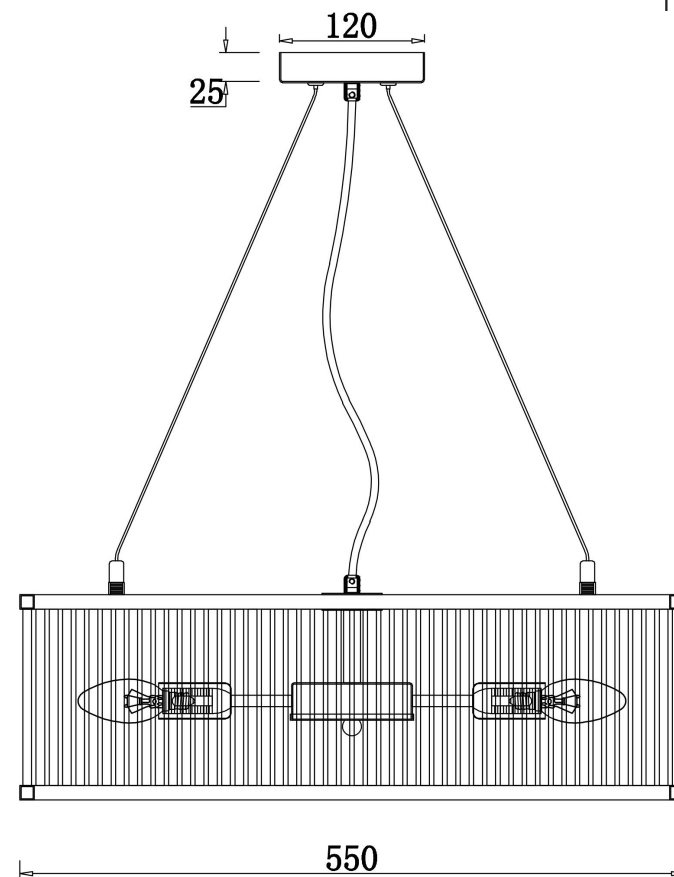

FREYA
TRADITION OF QUALITY

Instruction

FR5053PL-08N

1200

8xE14 60W

Model: FR5053PL-08N

Collection: Modern

Pendant Lamps