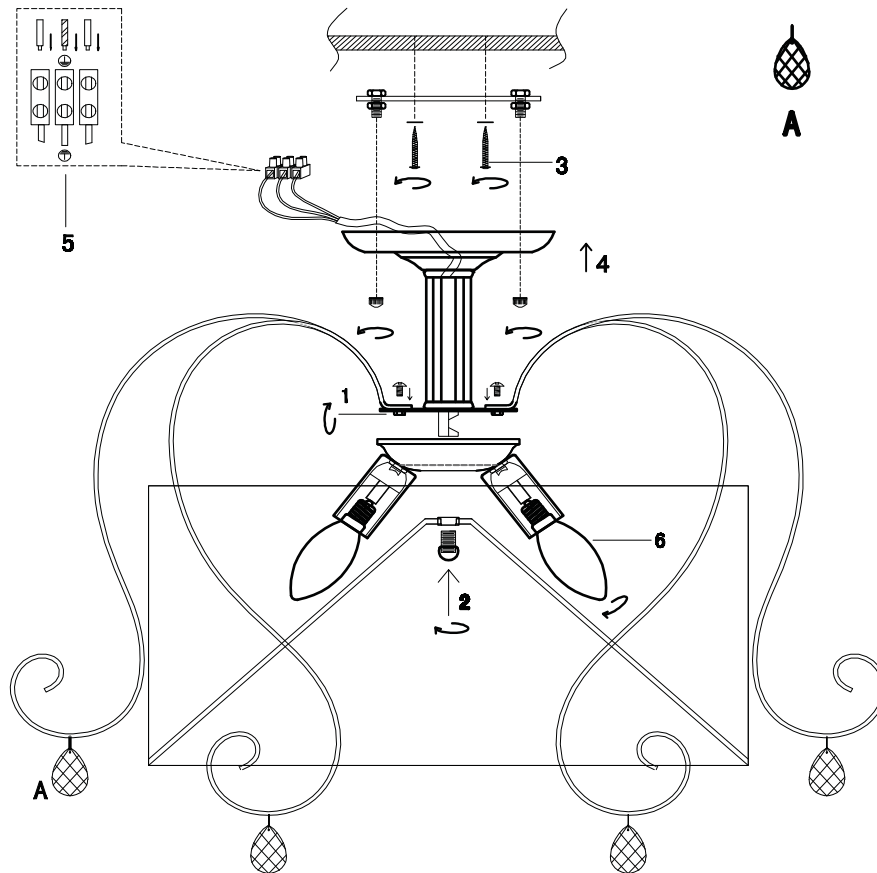

FREYA
TRADITION OF QUALITY

INSTRUCTION

MODEL: FR2020-CL-03-BZ
CHANDELIER

3 X E14 (40W)

FREYA-LIGHT.COM