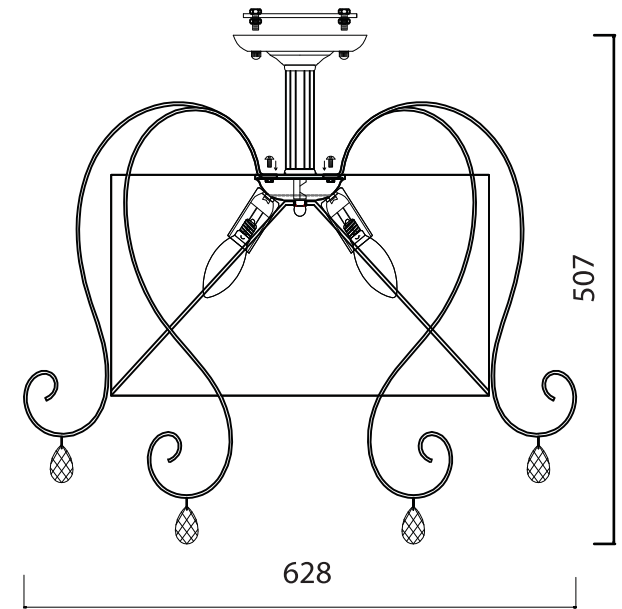

FREYA
TRADITION OF QUALITY

INSTRUCTION

MODEL: FR2020-CL-03-BZ
CHANDELIER

3 X E14 (40W)

FREYA-LIGHT.COM