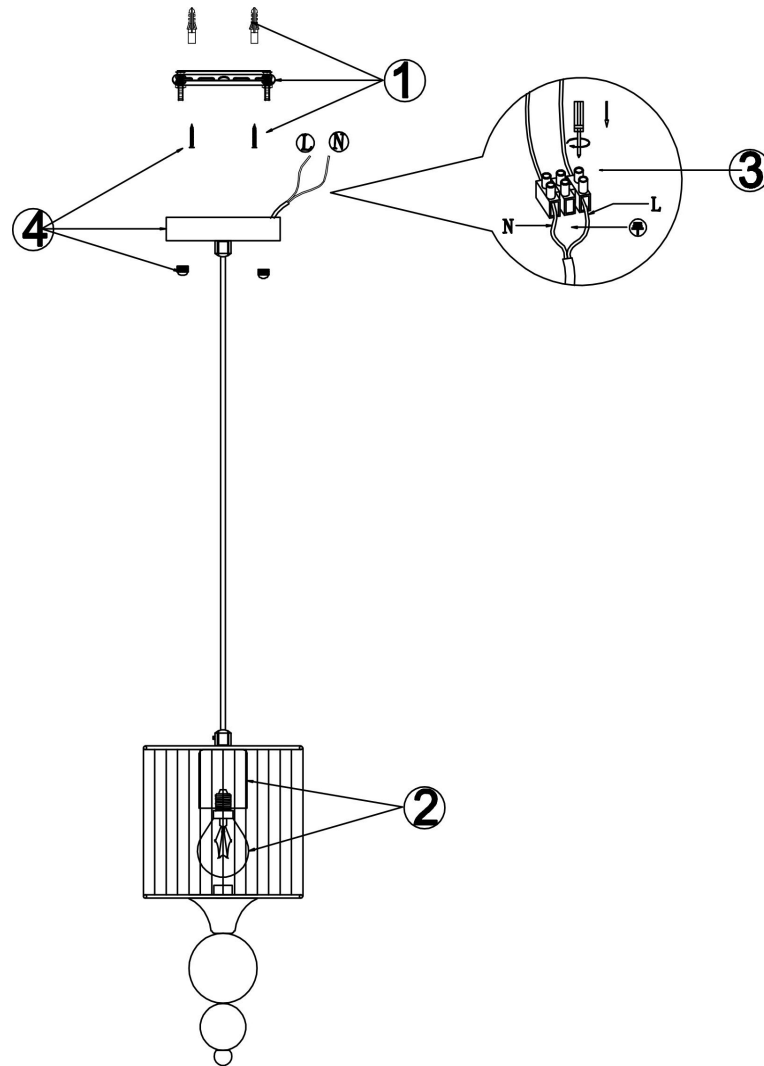

FREYA
TRADITION OF QUALITY

Instruction

FR5093PL-01CH

1xE27 40W

Model: FR5093PL-01CH

Collection: Modern

Pendant Lamps