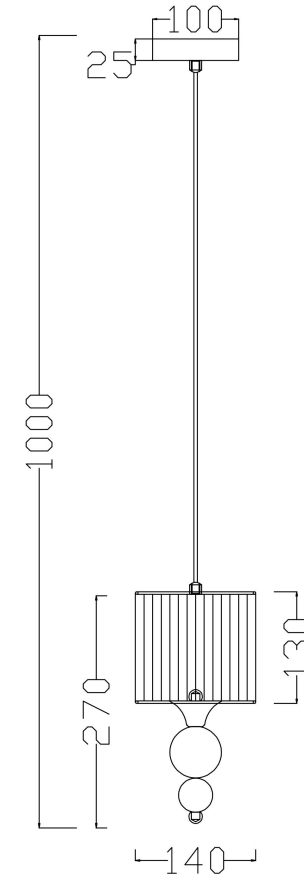

FREYA
TRADITION OF QUALITY

Instruction

FR5093PL-01CH

1xE27 40W

Model: FR5093PL-01CH

Collection: Modern

Pendant Lamps