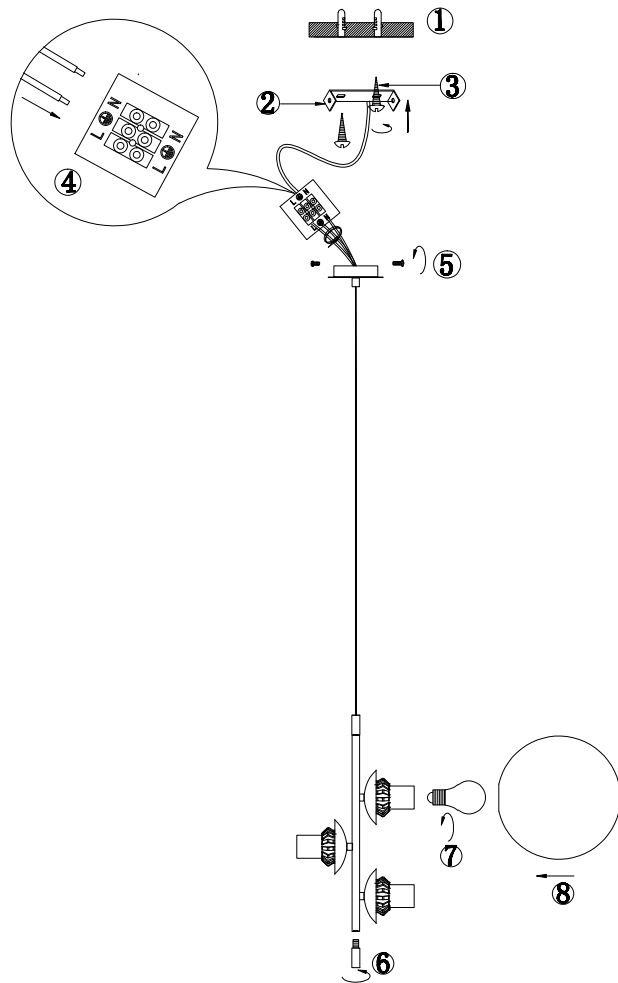

# Instruction

MOD048PL-03G

Model: MOD048PL-03G  
Collection: Modern  
Series: Nostalgia

Pendant Lamps