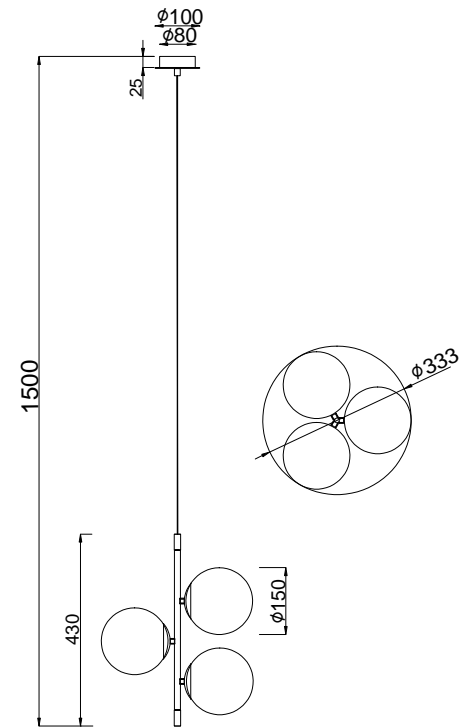

# Instruction

MOD048PL-03G

Model: MOD048PL-03G  
Collection: Modern  
Series: Nostalgia

Pendant Lamps