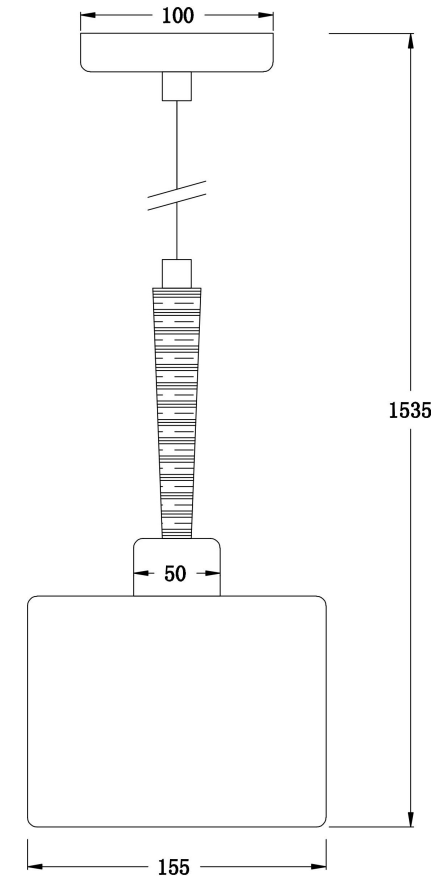

FREYA
TRADITION OF QUALITY

Instruction

FR5329-PL-01-CH

1xE27 40W

Model: FR5329-PL-01-CH

Collection: Modern

Pendant Lamps