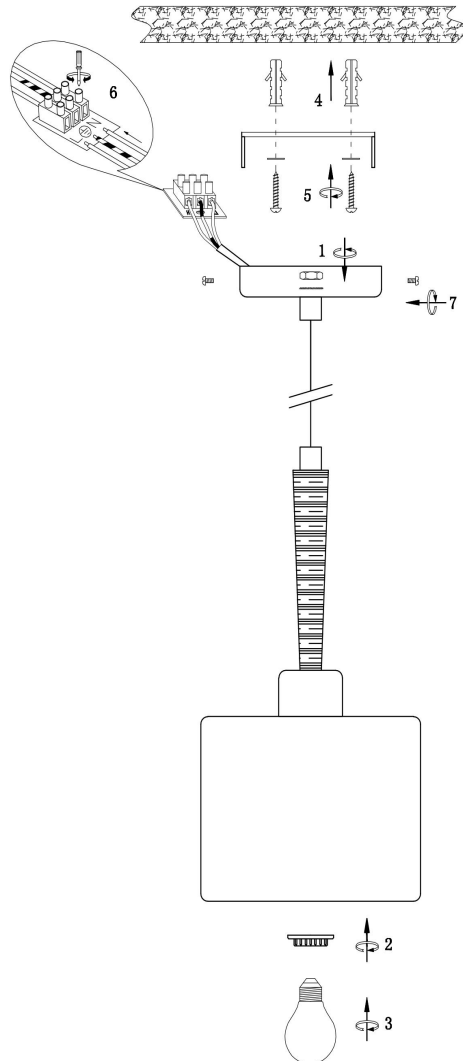

FREYA
TRADITION OF QUALITY

Instruction

FR5329-PL-01-CH

1xE27 40W

Model: FR5329-PL-01-CH

Collection: Modern

Pendant Lamps