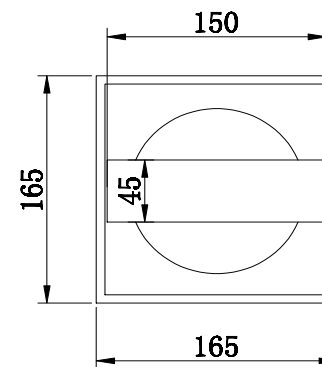

FREYA
TRADITION OF QUALITY

Instruction

FR5113CL-01G

1 x G9 (25W)

Model: FR5113CL-01G

Collection: Modern

Ceiling Lamps