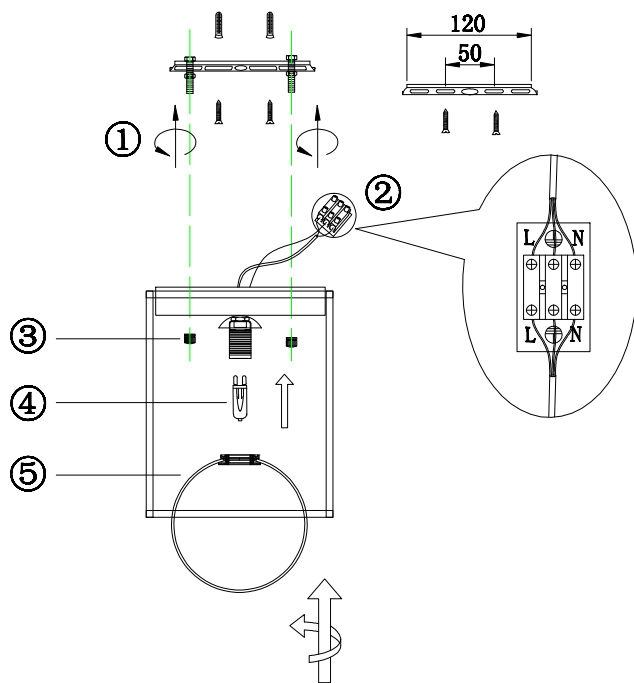

FREYA
TRADITION OF QUALITY

Instruction

FR5113CL-01G

1 x G9 (25W)

Model: FR5113CL-01G

Collection: Modern

Ceiling Lamps