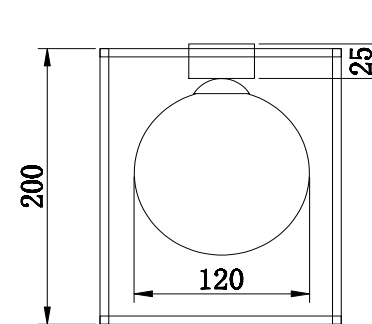

FREYA
TRADITION OF QUALITY

Instruction

FR5113CL-01G

1 x G9 (25W)

Model: FR5113CL-01G

Collection: Modern

Ceiling Lamps