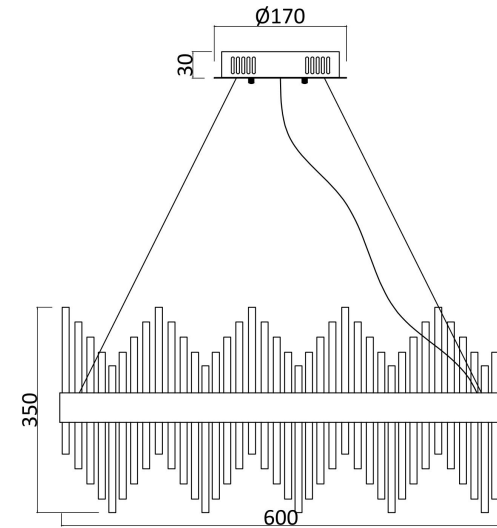

## FR10008PL-L46G

MAX 46W  
2 300 Lumen

Model: FR10008PL-L46G

Collection: LED

Pendant Lamps