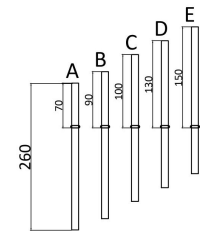

## FR10008PL-L46G

MAX 46W  
2 300 Lumen

Model: FR10008PL-L46G

Collection: LED

Pendant Lamps