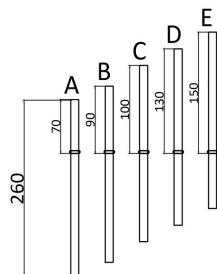

## FR10008PL-L46G

MAX 46W  
2 300 Lumen

Model: FR10008PL-L46G

Collection: LED

Pendant Lamps