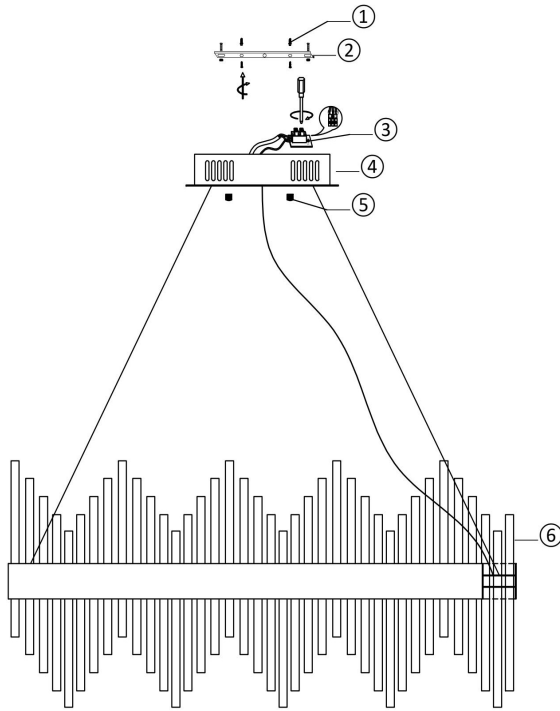

## FR10008PL-L46G

MAX 46W  
2 300 Lumen

Model: FR10008PL-L46G

Collection: LED

Pendant Lamps