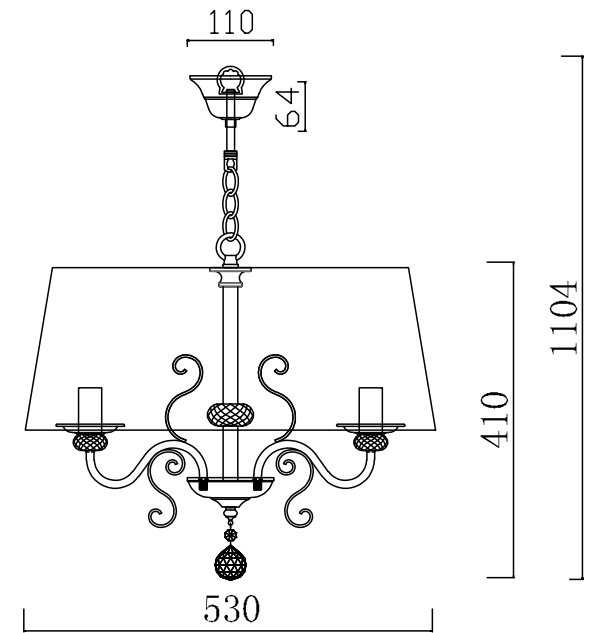

FREYA
TRADITION OF QUALITY

INSTRUCTION

MODEL: FR2405-PL-05C-BZ
CHANDELIER

5 X E14 (40W)

FREYA-LIGHT.COM