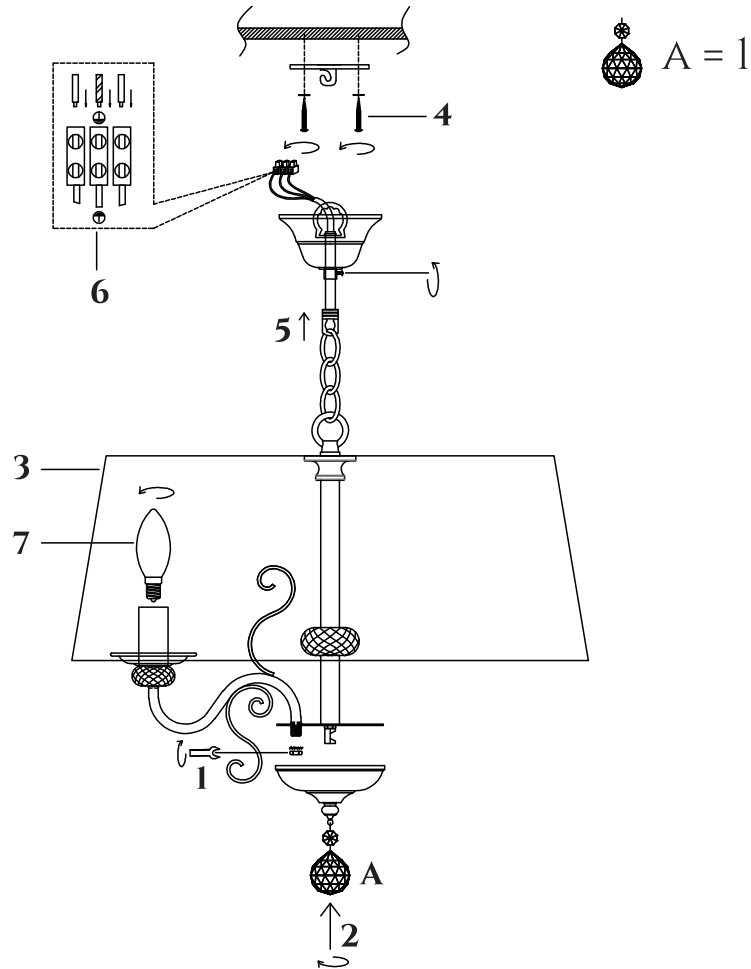

FREYA
TRADITION OF QUALITY

INSTRUCTION

MODEL: FR2405-PL-05C-BZ
CHANDELIER

5 X E14 (40W)

FREYA-LIGHT.COM