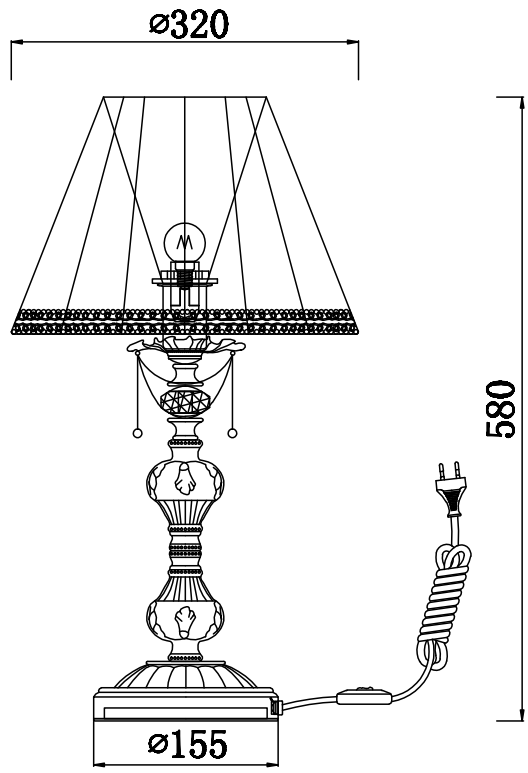

Instruction

Collection: Royal Classic
Series: Rapsodi
Model: RC305-TL-01-R
Table lamp

 – Table lamp

1 x E14 (40w)

MAYTONI
DECORATIVE LIGHTING
www.maytoni.de