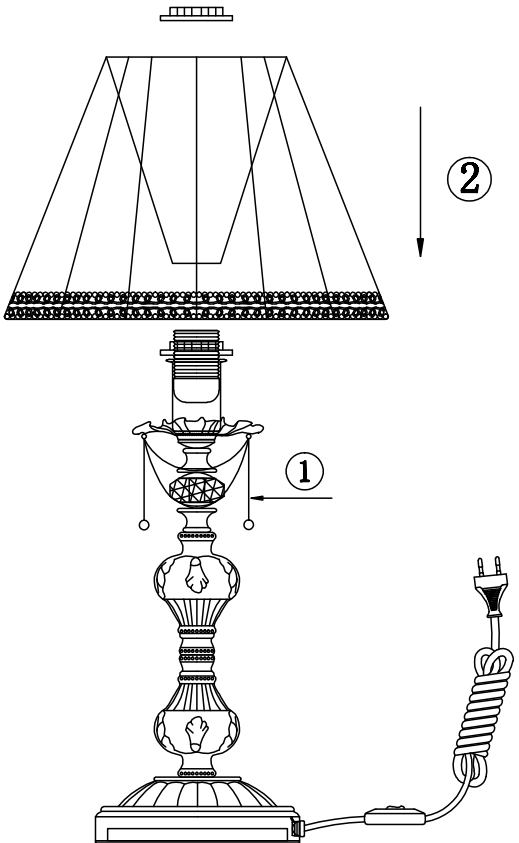

Instruction

Collection: Royal Classic
Series: Rapsodi
Model: RC305-TL-01-R
Table lamp

 – Table lamp

1 x E14 (40w)

MAYTONI
DECORATIVE LIGHTING
www.maytoni.de