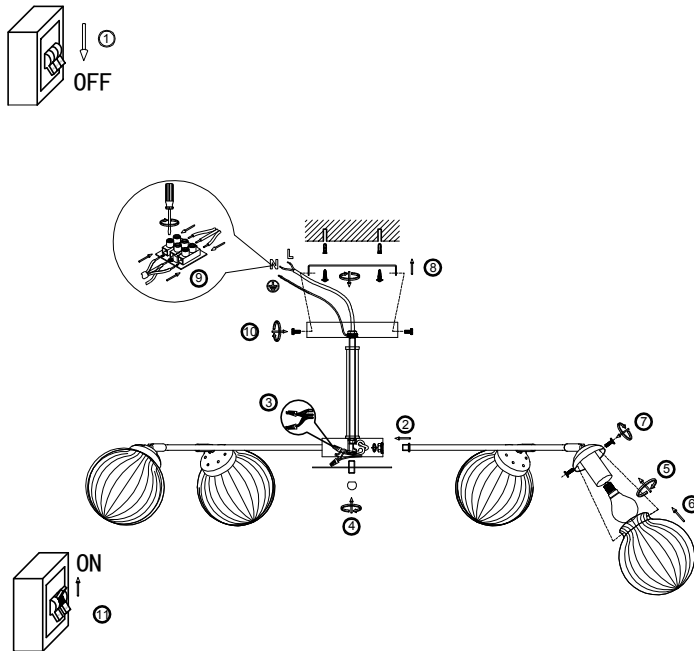

# Instruction

FR5041PL-10BS

10 x E14 (40W)

Model: FR5041PL-10BS  
Collection: Modern  
Series: Daisy

Ceiling Lamps