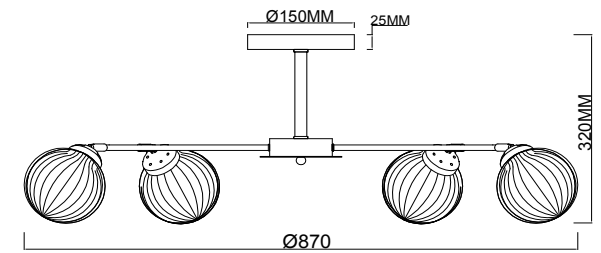

# Instruction

FR5041PL-10BS

10 x E14 (40W)

Model: FR5041PL-10BS  
Collection: Modern  
Series: Daisy

Ceiling Lamps