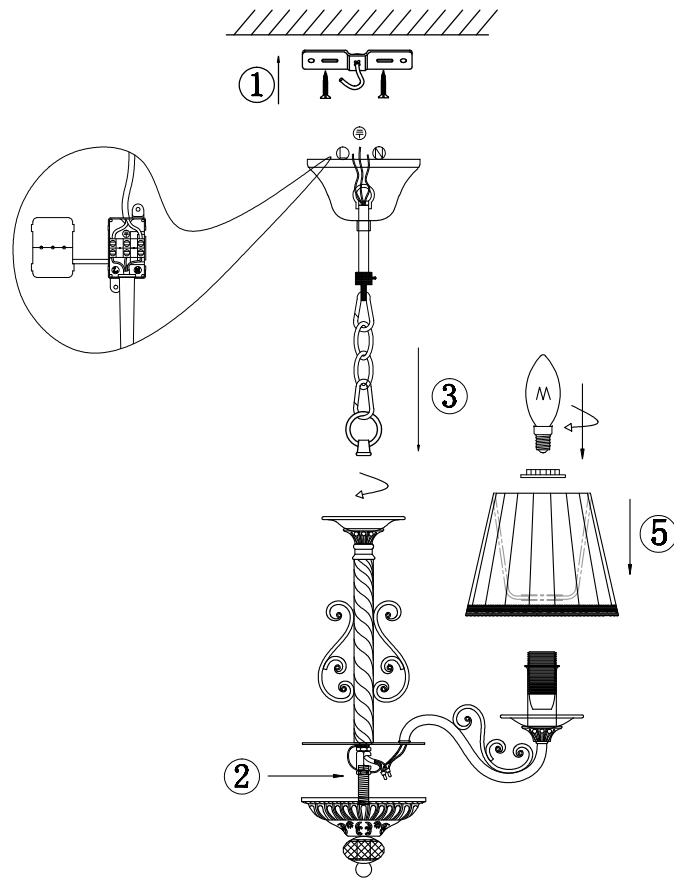

FREYA
TRADITION OF QUALITY

Instruction

FR2290PL-03W

3 x E14 (40W)

Model: FR2290PL-03W
Series: Sunrise

Ceiling Lamps