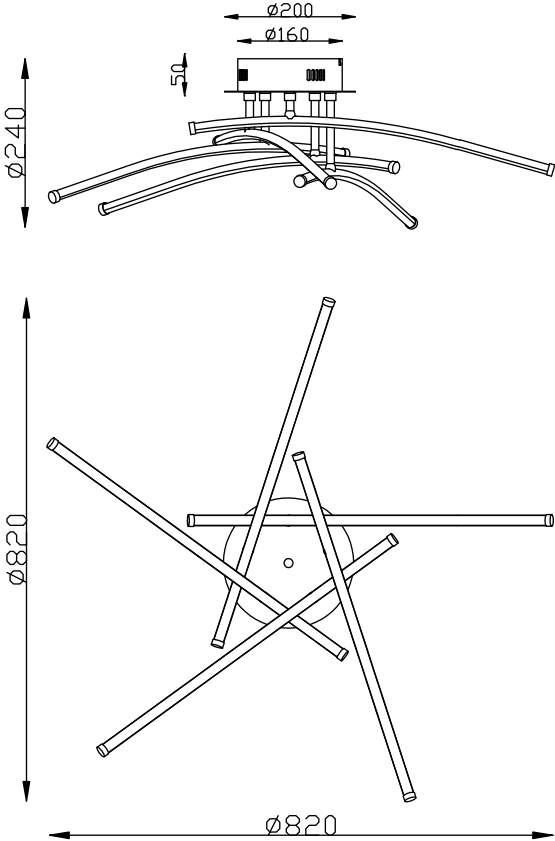

Instruction

Collection: Modern
Series: Pluto
Model: MOD212-05-N
Ceiling

– Ceiling

LED max 36W
1500 LM

MAYTONI
DECORATIVE LIGHTING

www.maytoni.de