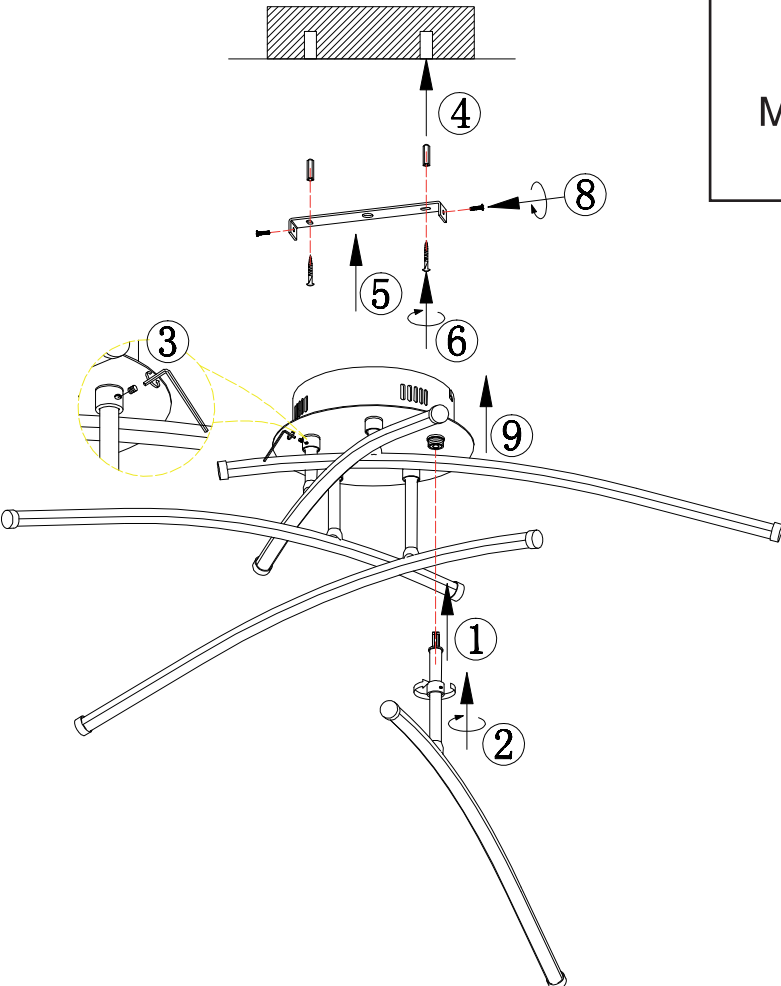

Instruction

Collection: Modern
Series: Pluto
Model: MOD212-05-N
Ceiling

– Ceiling

LED max 36W
1500 LM

MAYTONI
DECORATIVE LIGHTING

www.maytoni.de