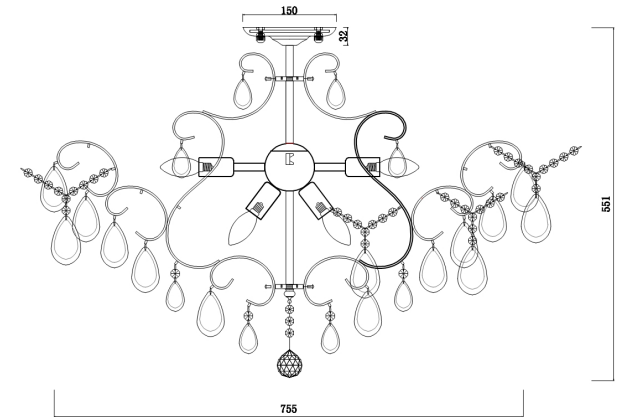

FREYA
TRADITION OF QUALITY

INSTRUCTION

Model: FR2302-CL-09-WG

Chandelier

A	B	C	D	E	F	G
1pcs	24pcs	60pcs	24pcs	12pcs	12pcs	24pcs

9 x E14 (40W)

FREYA-LIGHT.COM