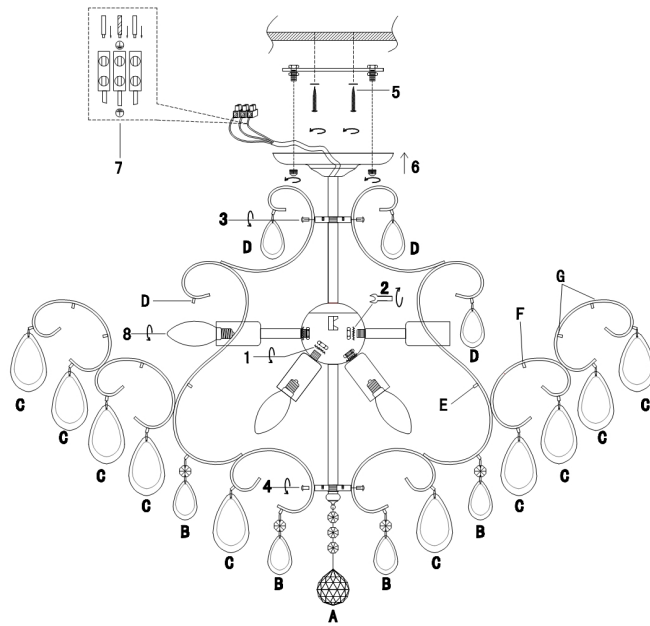

FREYA
TRADITION OF QUALITY

INSTRUCTION

Model: FR2302-CL-09-WG

Chandelier

A	B	C	D	E	F	G
1pcs	24pcs	60pcs	24pcs	12pcs	12pcs	24pcs

9 x E14 (40W)

FREYA-LIGHT.COM