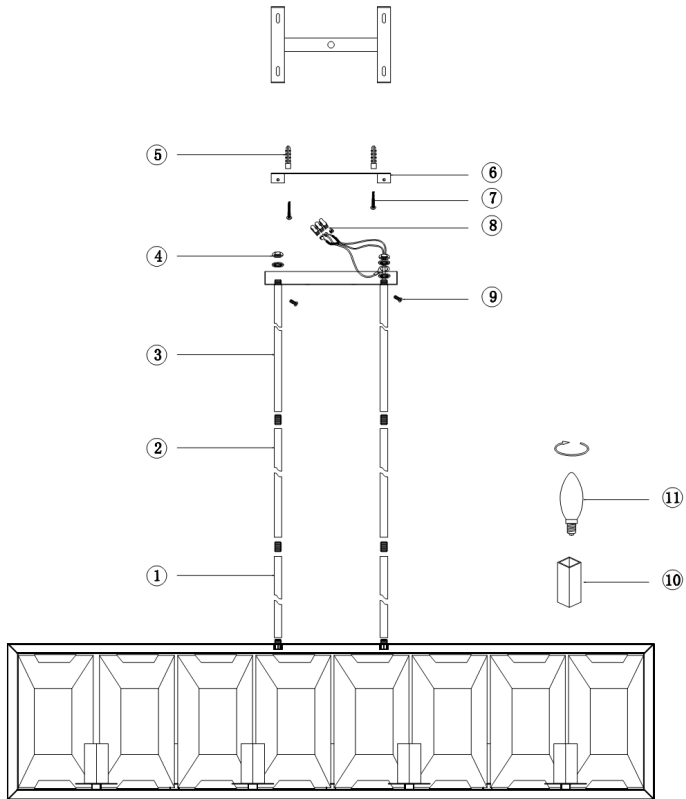

Instruction

Collection: MODERN
Series: FIBI
Model: MOD202PL-07N
Ceiling

- Ceiling

7 x E14 (40W)

MAYTONI
DECORATIVE LIGHTING

www.maytoni.de