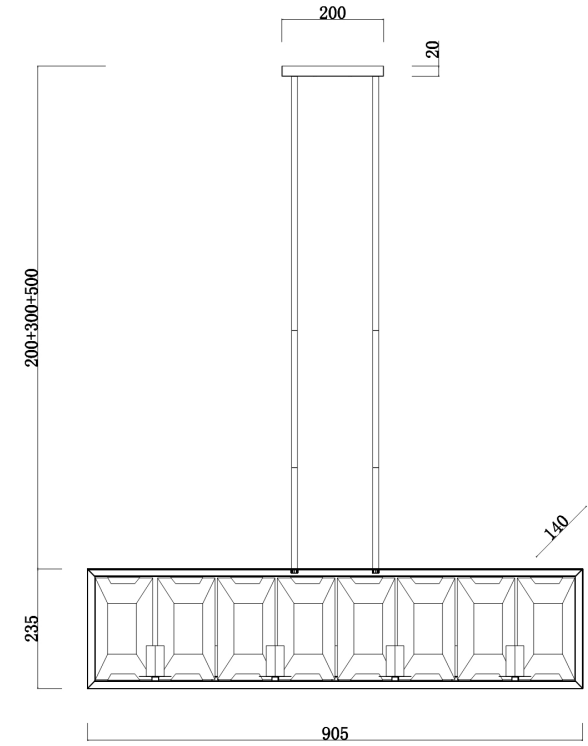

Instruction

Collection: MODERN
Series: FIBI
Model: MOD202PL-07N
Ceiling

- Ceiling

7 x E14 (40W)

MAYTONI
DECORATIVE LIGHTING

www.maytoni.de