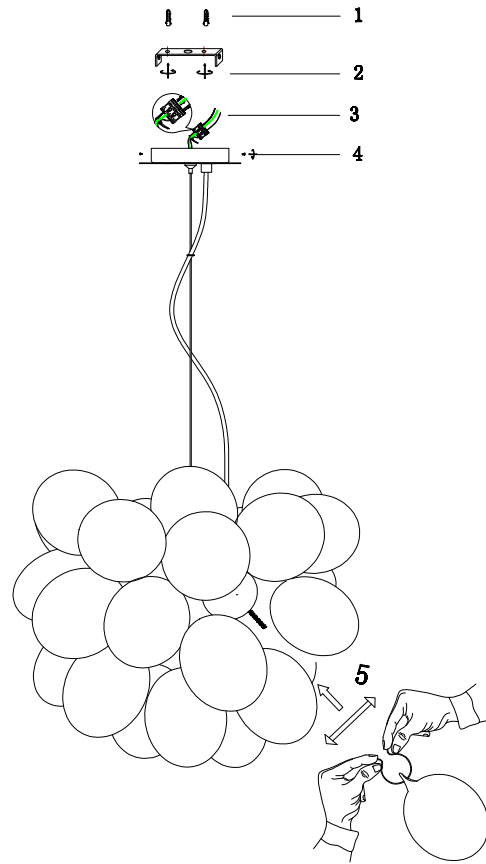

Instruction

MOD112-08-G

8 x G9 (28W)

Model: MOD112-08-G
Collection: Modern
Series: Balbo

Pendant Lamps