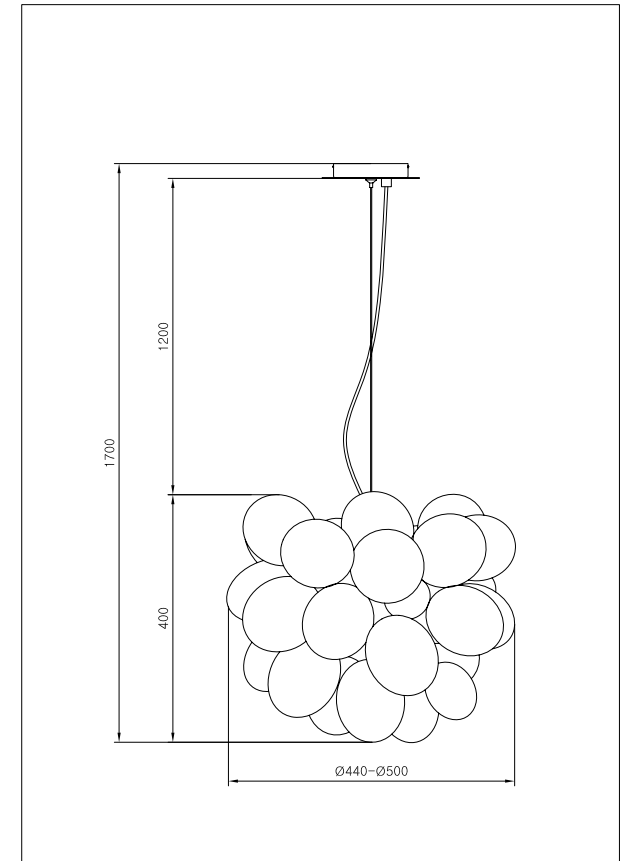

Instruction

MOD112-08-G

8 x G9 (28W)

Model: MOD112-08-G
Collection: Modern
Series: Balbo

Pendant Lamps