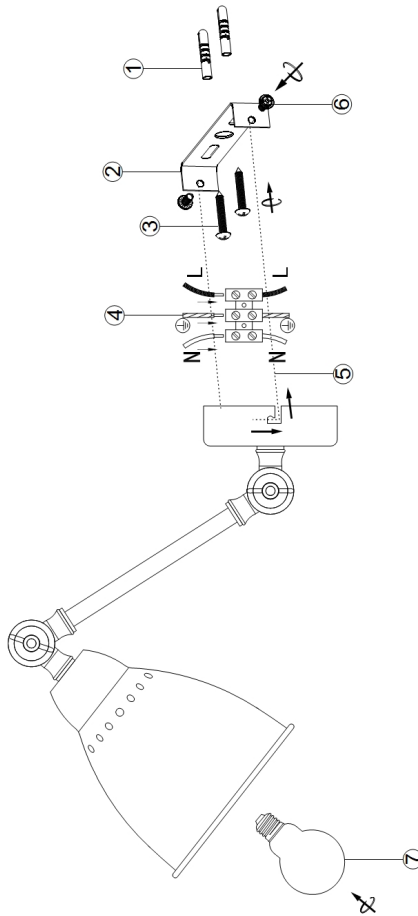

Instruction

Collection: MODERN
Series: DOMINO
Model: MOD142-WL-01-BS
Wall

- Wall

1 x E27 (40W)

MAYTONI
DECORATIVE LIGHTING

www.maytoni.de