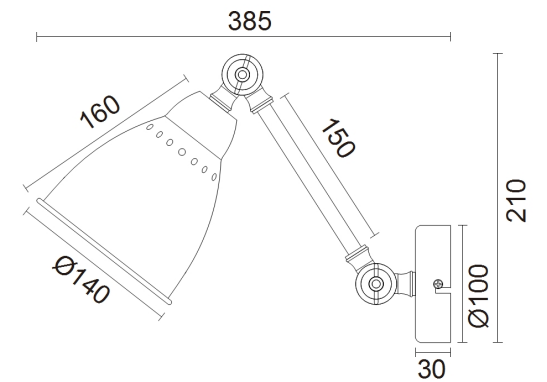

Instruction

Collection: MODERN
Series: DOMINO
Model: MOD142-WL-01-BS
Wall

- Wall

1 x E27 (40W)

MAYTONI
DECORATIVE LIGHTING

www.maytoni.de