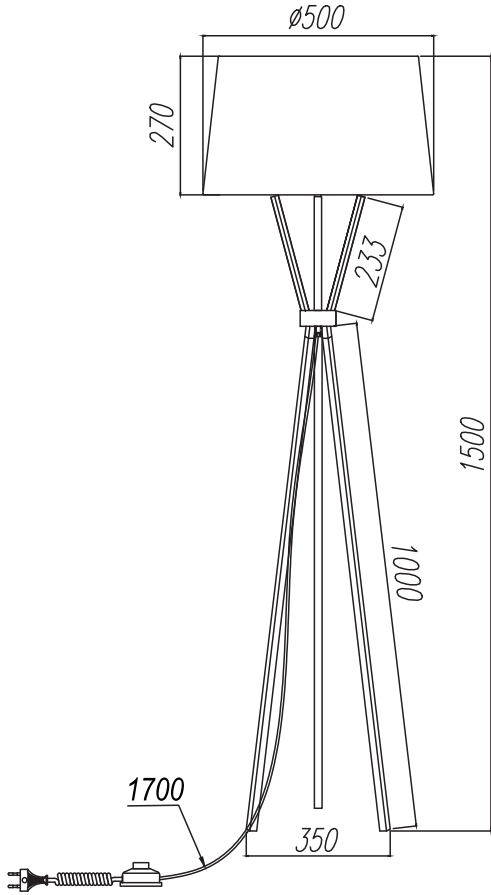

Instruction

Collection: Modern
Series: Toronto
Model: MOD974-FLBase-01-Black

1 x E27 (60w)

MAYTONI
DECORATIVE LIGHTING

www.maytoni.de