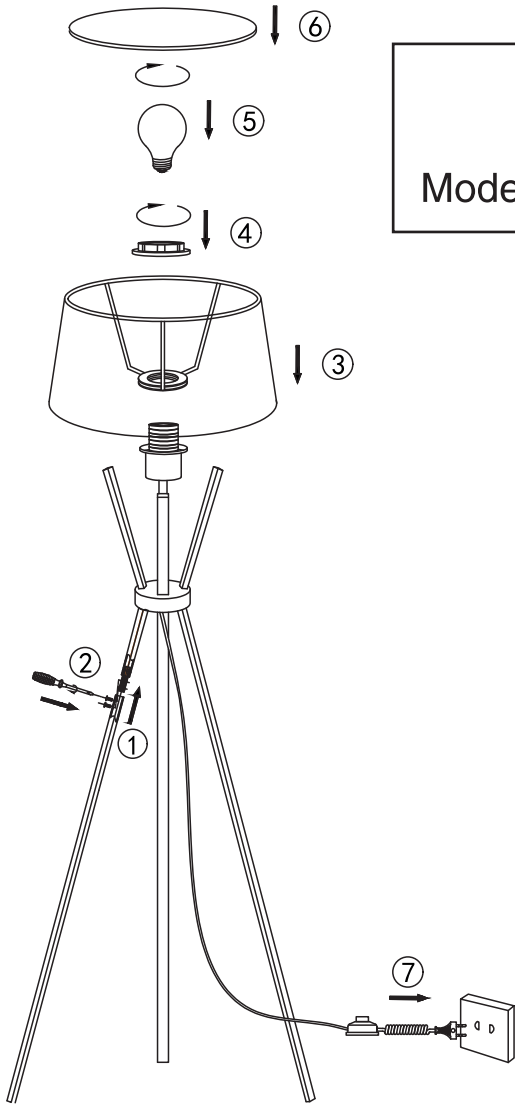

Instruction

Collection: Modern
Series: Toronto
Model: MOD974-FLBase-01-Black

1 x E27 (60w)

MAYTONI
DECORATIVE LIGHTING

www.maytoni.de