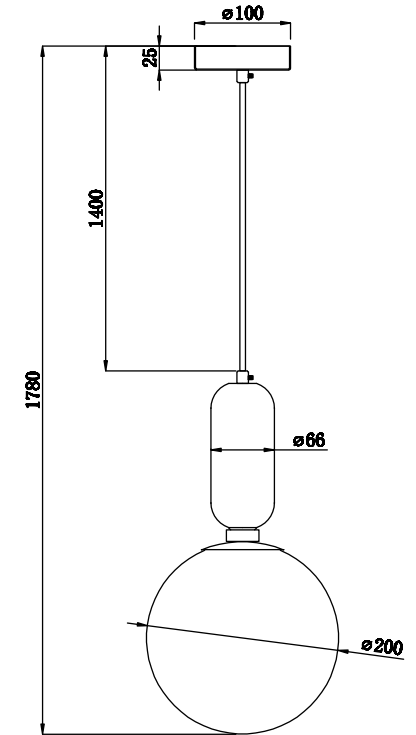

FREYA
TRADITION OF QUALITY

Instruction

FR5136PL-01BS

1 x E14 (40W)

Model: FR5136PL-01BS

Collection: Modern

Pendant Lamps