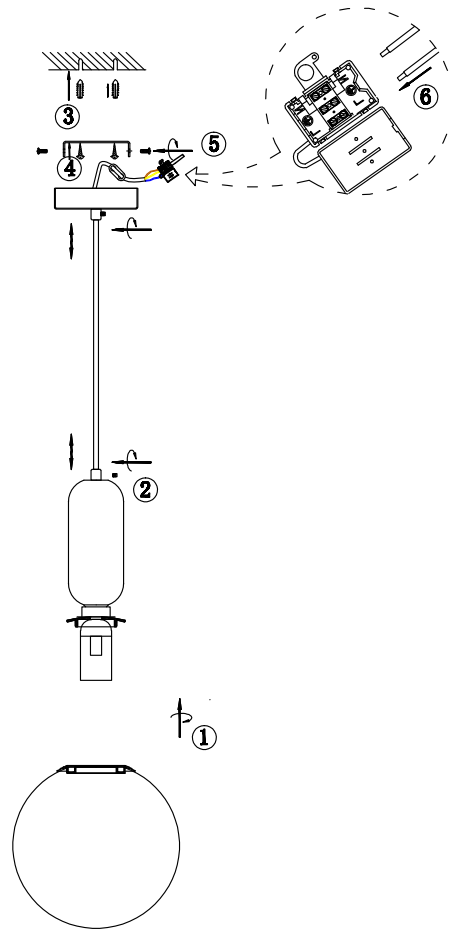

FREYA
TRADITION OF QUALITY

Instruction

FR5136PL-01BS

1 x E14 (40W)

Model: FR5136PL-01BS

Collection: Modern

Pendant Lamps