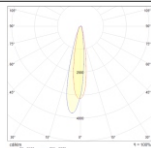

# Instruction

**MAYTONI**  
DECORATIVE LIGHTING

C031WL-L8B3K

① OFF