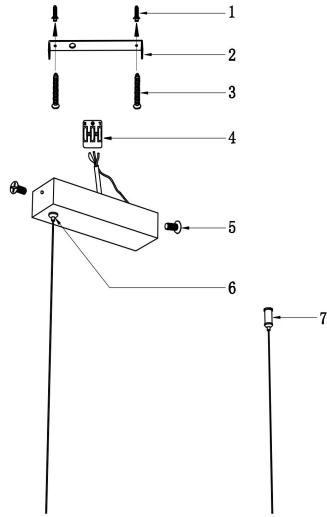

Instruction

MOD005PL-L36BSK

MAX 48W
2 200 Lumen

Model: MOD005PL-L36BSK

Collection: Modern

Series: Halo

This product contains a light source of the energy efficiency class G