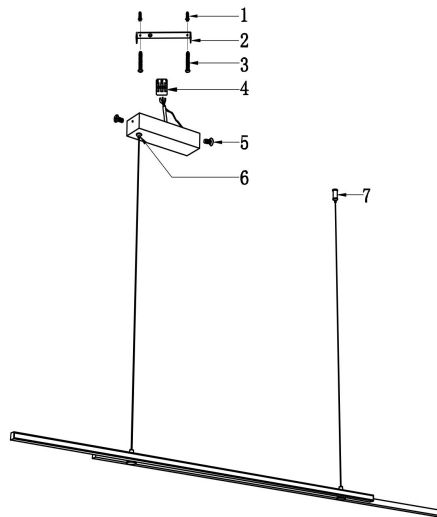

Instruction

MOD005PL-L36BSK

MAX 48W
2 200 Lumen

Model: MOD005PL-L36BSK

Collection: Modern

Series: Halo

This product contains a light source of the energy efficiency class G