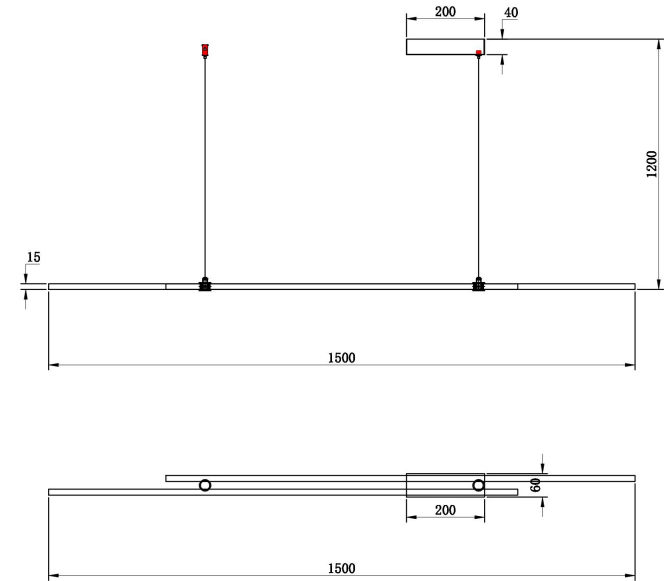

Instruction

MOD005PL-L36BSK

MAX 48W
2 200 Lumen

Model: MOD005PL-L36BSK

Collection: Modern

Series: Halo

This product contains a light source of the energy efficiency class G