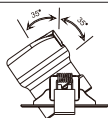

# Instruction

**MAYTONI**  
DECORATIVE LIGHTING

DL013-6-L9W

72 MM

•  $\varnothing$  85 MM •

$\varnothing$  70 MM