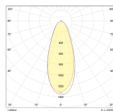

# Instruction

**MAYTONI**  
DECORATIVE LIGHTING

DL013-6-L9W

72 MM

•  $\varnothing$  85 MM •

$\varnothing$  70 MM