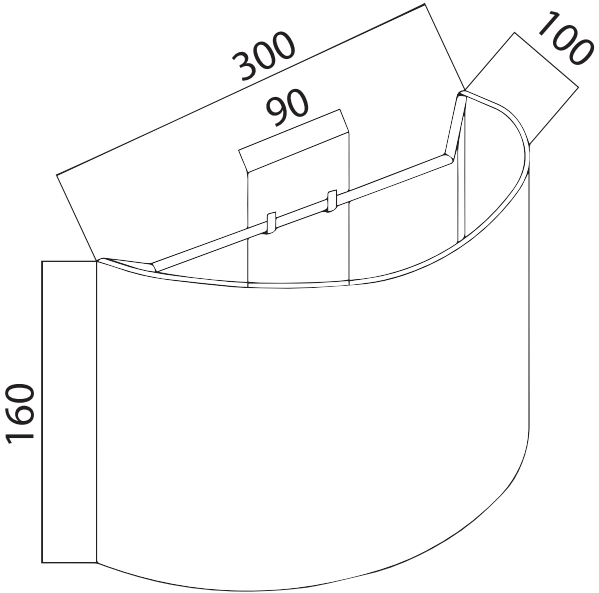

Instruction

Collection: Modern
Series: Toronto
Model: MOD974-WLBase-01-Black

1 x E14 (40w)

MAYTONI
DECORATIVE LIGHTING

www.maytoni.de