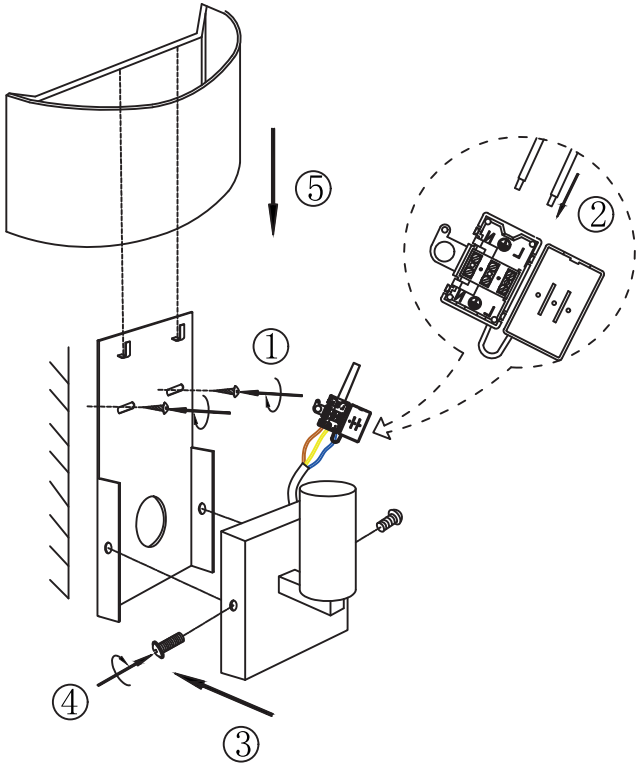

Instruction

Collection: Modern
Series: Toronto
Model: MOD974-WLBase-01-Black

1 x E14 (40w)

MAYTONI
DECORATIVE LIGHTING

www.maytoni.de