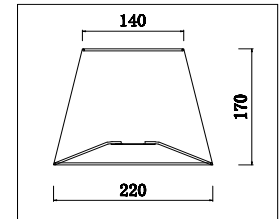

FREYA
TRADITION OF QUALITY

Instruction

FR2539TL-01BS

1 x E14 (40W)

Model: FR2539TL-01BS
Series: Ksenia

Table Lamps