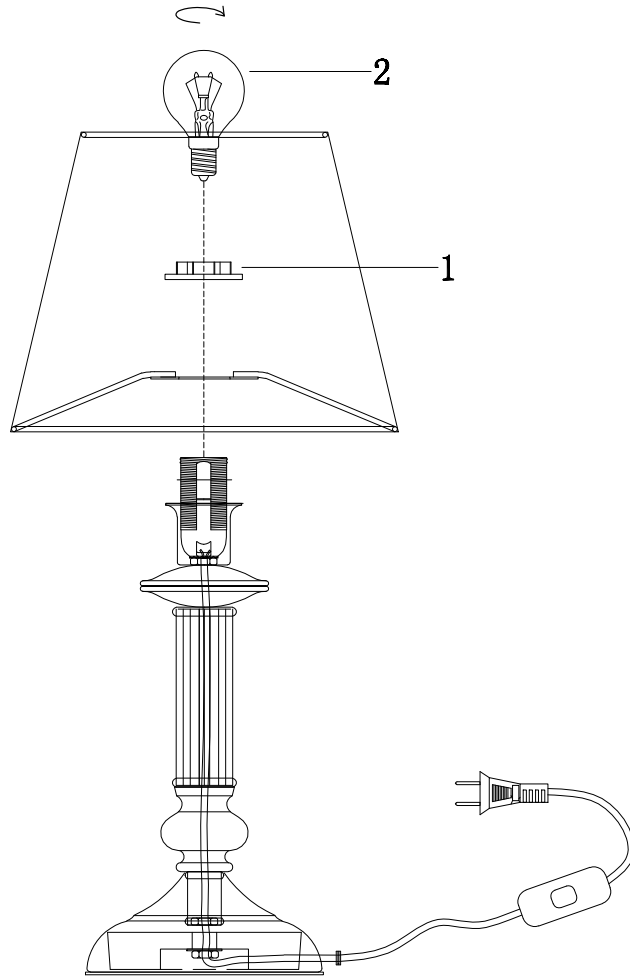

FREYA
TRADITION OF QUALITY

Instruction

FR2539TL-01BS

1 x E14 (40W)

Model: FR2539TL-01BS
Series: Ksenia

Table Lamps