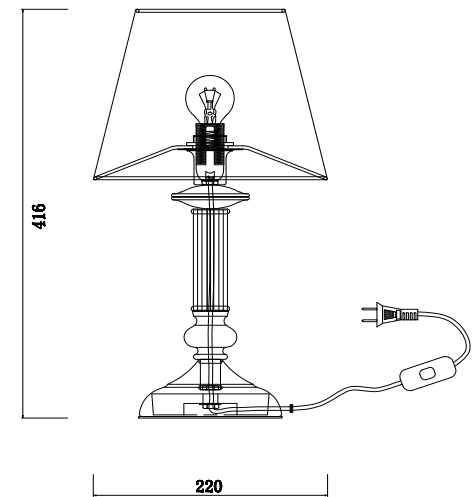

FREYA
TRADITION OF QUALITY

Instruction

FR2539TL-01BS

1 x E14 (40W)

Model: FR2539TL-01BS
Series: Ksenia

Table Lamps