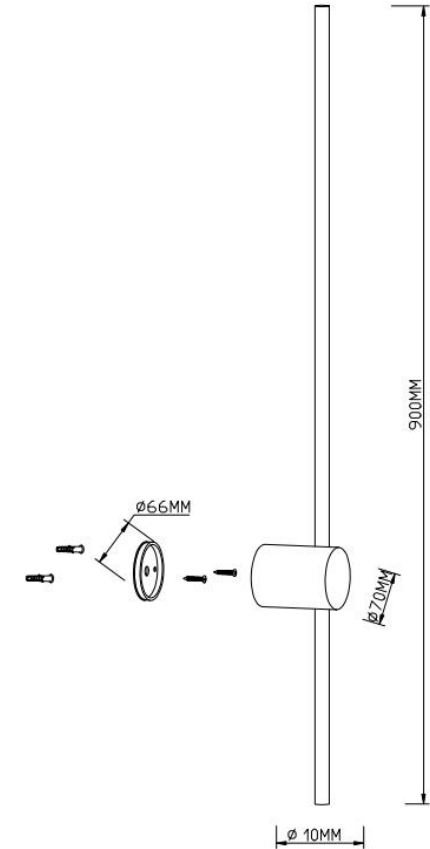

Instruction

MOD237WL-L11B3K

MAX 10W
750 Lumen

Model: MOD237WL-L11B3K
Collection: Modern
Series: Light stick
Wall Lamps