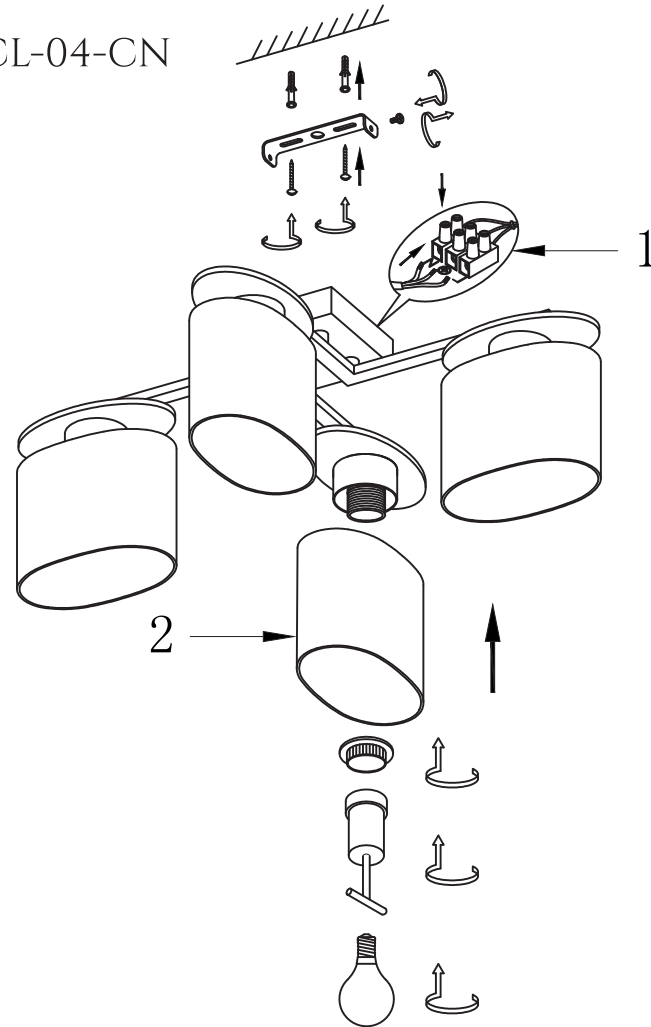

# INSTRUCTION

**MODEL:** FR5101-CL-04-CN  
CHANDELIER

4 X E14 (40W)

FREYA-LIGHT.COM