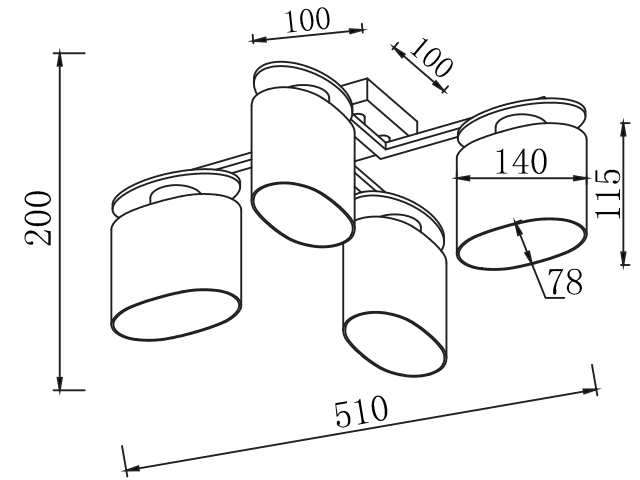

# INSTRUCTION

**MODEL:** FR5101-CL-04-CN  
CHANDELIER

4 X E14 (40W)

FREYA-LIGHT.COM