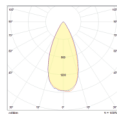

Instruction

MAYTONI
DECORATIVE LIGHTING

DL031-2-L8W

75 MM

• \varnothing 98 MM •

\varnothing 85 MM